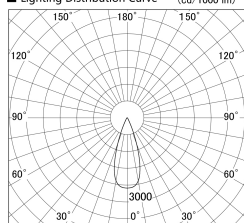

■ Lighting Distribution Curve (cd/1000 lm)