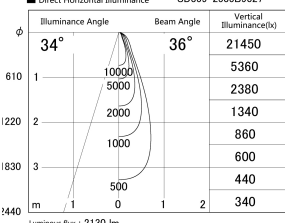

Item no. SD359-2535B9027

Series Name: Lens type Cylinder
Tracklight (SD359)

■ Lighting Distribution Curve (cd/1000 lm)

Installation	Track mount
Type	Lens type Cylinder Tracklight (SD359)
Fixture wattage	24.3W
Beam angle	36deg
Color Temp.	2700K
CRI	Ra>90
Luminous	2128 lm
Body	Die-cast aluminum alloy
Body finish	Black
Trim finish	Black
Reflector finish	N/A
IP Rate	IP20
Light source	COB module
Input Voltage	AC220~240V
Dimming Type	Non-Dimmable
Certificate	CE,CCC
Cut Hole	N/A