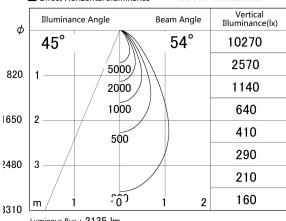

Item no. SD359-2550B9027

Series Name: Lens type Cylinder
Tracklight (SD359)

■ Lighting Distribution Curve (cd/1000 lm)

Installation	Track mount
Type	
Fixture wattage	24.3W
Beam angle	54deg
Color Temp.	2700K
CRI	Ra>90
Luminous	2137 lm
Body	Die-cast aluminum alloy
Body finish	Black
Trim finish	Black
Reflector finish	N/A
IP Rate	IP20
Light source	COB module
Input Voltage	AC220~240V
Dimming Type	Non-Dimmable
Certificate	CE,CCC
Cut Hole	N/A