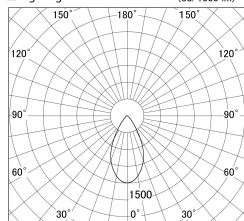

■ Lighting Distribution Curve (cd/1000 lm)