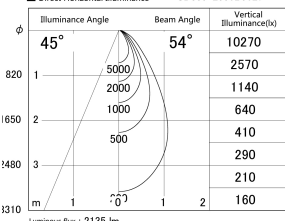

Item no. SD359-2550B9027

Series Name: Lens type Cylinder
Tracklight (SD359)

■ Lighting Distribution Curve (cd/1000 lm)

Installation	Track mount
Type	Lens type Cylinder Tracklight (SD359)
Fixture wattage	24.3W
Beam angle	54deg
Color Temp.	2700K
CRI	Ra>90
Luminous	2137 lm
Body	Die-cast aluminum alloy
Body finish	Black
Trim finish	Black
Reflector finish	N/A
IP Rate	IP20
Light source	COB module
Input Voltage	AC220~240V
Dimming Type	Non-Dimmable
Certificate	CE,CCC
Cut Hole	N/A