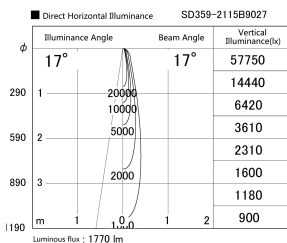

Item no. SD359-2115B9027

Series Name: Lens type Cylinder
Tracklight (SD359)

Installation	Track mount
Type	Lens type Cylinder Tracklight (SD359)
Fixture wattage	21W
Beam angle	17deg
Color Temp.	2700K
CRI	Ra>90
Luminous	1771 lm
Body	Die-cast aluminum alloy
Body finish	Black
Trim finish	Black
Reflector finish	N/A
IP Rate	IP20
Light source	COB module
Input Voltage	AC220~240V
Dimming Type	Non-Dimmable
Certificate	CE,CCC
Cut Hole	N/A