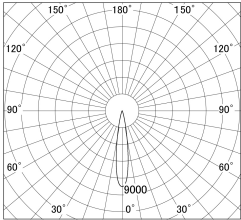

Item no. SD359-2115B9027

Series Name: Lens type Cylinder
Tracklight (SD359)

■ Lighting Distribution Curve (cd/1000 lm)

■ Direct Horizontal Illuminance SD359-2115B9027

| | |
|------------------|--|
| Installation | Track mount |
| Type | Lens type Cylinder Tracklight (SD359) |
| Fixture wattage | 21W |
| Beam angle | 17deg |
| Color Temp. | 2700K |
| CRI | Ra>90 |
| Luminous | 1771 lm |
| Body | Die-cast aluminum alloy |
| Body finish | Black |
| Trim finish | Black |
| Reflector finish | N/A |
| IP Rate | IP20 |
| Light source | COB module |
| Input Voltage | AC220~240V |
| Dimming Type | Non-Dimmable |
| Certificate | CE,CCC |
| Cut Hole | N/A |