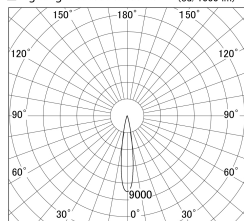

■ Lighting Distribution Curve (cd/1000 lm)