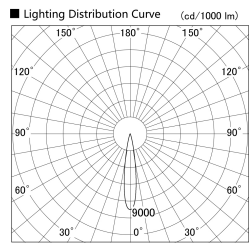

Item no. SD359-2115B9027

Series Name: Lens type Cylinder
Tracklight (SD359)

Installation	Track mount
Type	Lens type Cylinder Tracklight (SD359)
Fixture wattage	21W
Beam angle	17deg
Color Temp.	2700K
CRI	Ra>90
Luminous	1771 lm
Body	Die-cast aluminum alloy
Body finish	Black
Trim finish	Black
Reflector finish	N/A
IP Rate	IP20
Light source	COB module
Input Voltage	AC220~240V
Dimming Type	Non-Dimmable
Certificate	CE,CCC
Cut Hole	N/A