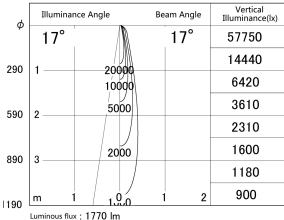

Item no. SD359-2115B9027

Series Name: Lens type Cylinder
Tracklight (SD359)

■ Lighting Distribution Curve (cd/1000 lm)

■ Direct Horizontal Illuminance SD359-2115B9027

| | |
|------------------|--|
| Installation | Track mount |
| Type | Lens type Cylinder Tracklight (SD359) |
| Fixture wattage | 21W |
| Beam angle | 17deg |
| Color Temp. | 2700K |
| CRI | Ra>90 |
| Luminous | 1771 lm |
| Body | Die-cast aluminum alloy |
| Body finish | Black |
| Trim finish | Black |
| Reflector finish | N/A |
| IP Rate | IP20 |
| Light source | COB module |
| Input Voltage | AC220~240V |
| Dimming Type | Non-Dimmable |
| Certificate | CE,CCC |
| Cut Hole | N/A |