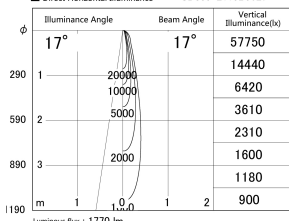

Item no. SD359-2115B9027

Series Name: Lens type Cylinder
Tracklight (SD359)

■ Lighting Distribution Curve (cd/1000 lm)

Installation	Track mount
Type	
Fixture wattage	21W
Beam angle	17deg
Color Temp.	2700K
CRI	Ra>90
Luminous	1771 lm
Body	Die-cast aluminum alloy
Body finish	Black
Trim finish	Black
Reflector finish	N/A
IP Rate	IP20
Light source	COB module
Input Voltage	AC220~240V
Dimming Type	Non-Dimmable
Certificate	CE,CCC
Cut Hole	N/A