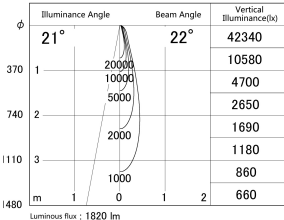

Item no. SD359-2120B9027

Series Name: Lens type Cylinder  
Tracklight (SD359)

■ Lighting Distribution Curve (cd/1000 lm)

■ Direct Horizontal Illuminance SD359-2120B9027

Installation	Track mount
Type	
Fixture wattage	21W
Beam angle	22deg
Color Temp.	2700K
CRI	Ra>90
Luminous	1822 lm
Body	Die-cast aluminum alloy
Body finish	Black
Trim finish	Black
Reflector finish	N/A
IP Rate	IP20
Light source	COB module
Input Voltage	AC220~240V
Dimming Type	Non-Dimmable
Certificate	CE,CCC
Cut Hole	N/A