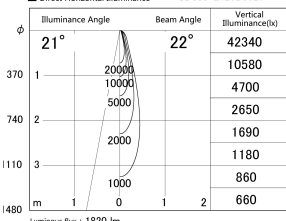

Item no. SD359-2120B9027

Series Name: Lens type Cylinder
Tracklight (SD359)

■ Lighting Distribution Curve (cd/1000 lm)

Installation	Track mount
Type	Lens type Cylinder Tracklight (SD359)
Fixture wattage	21W
Beam angle	22deg
Color Temp.	2700K
CRI	Ra>90
Luminous	1822 lm
Body	Die-cast aluminum alloy
Body finish	Black
Trim finish	Black
Reflector finish	N/A
IP Rate	IP20
Light source	COB module
Input Voltage	AC220~240V
Dimming Type	Non-Dimmable
Certificate	CE,CCC
Cut Hole	N/A