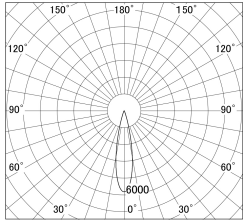

Item no. SD359-2120B9027

Series Name: Lens type Cylinder  
Tracklight (SD359)

■ Lighting Distribution Curve (cd/1000 lm)

■ Direct Horizontal Illuminance SD359-2120B9027

Installation	Track mount
Type	
Fixture wattage	21W
Beam angle	22deg
Color Temp.	2700K
CRI	Ra>90
Luminous	1822 lm
Body	Die-cast aluminum alloy
Body finish	Black
Trim finish	Black
Reflector finish	N/A
IP Rate	IP20
Light source	COB module
Input Voltage	AC220~240V
Dimming Type	Non-Dimmable
Certificate	CE,CCC
Cut Hole	N/A