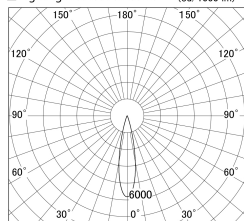

■ Lighting Distribution Curve (cd/1000 lm)