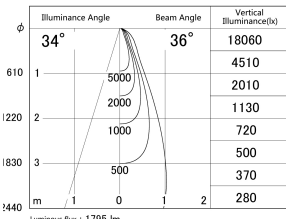

Item no. SD359-2135B9027

Series Name: Lens type Cylinder
Tracklight (SD359)

■ Lighting Distribution Curve (cd/1000 lm)

Installation	Track mount
Type	
Fixture wattage	21W
Beam angle	36deg
Color Temp.	2700K
CRI	Ra>90
Luminous	1793 lm
Body	Die-cast aluminum alloy
Body finish	Black
Trim finish	Black
Reflector finish	N/A
IP Rate	IP20
Light source	COB module
Input Voltage	AC220~240V
Dimming Type	Non-Dimmable
Certificate	CE,CCC
Cut Hole	N/A