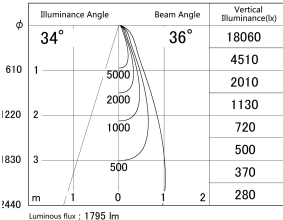

Item no. SD359-2135B9027

Series Name: Lens type Cylinder
Tracklight (SD359)

■ Lighting Distribution Curve (cd/1000 lm)

■ Direct Horizontal Illuminance SD359-2135B9027

Installation	Track mount
Type	Lens type Cylinder Tracklight (SD359)
Fixture wattage	21W
Beam angle	36deg
Color Temp.	2700K
CRI	Ra>90
Luminous	1793 lm
Body	Die-cast aluminum alloy
Body finish	Black
Trim finish	Black
Reflector finish	N/A
IP Rate	IP20
Light source	COB module
Input Voltage	AC220~240V
Dimming Type	Non-Dimmable
Certificate	CE,CCC
Cut Hole	N/A