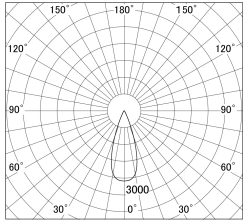

Item no. SD359-2135B9027

Series Name: Lens type Cylinder
Tracklight (SD359)

■ Lighting Distribution Curve (cd/1000 lm)

■ Direct Horizontal Illuminance SD359-2135B9027

Installation	Track mount
Type	Lens type Cylinder Tracklight (SD359)
Fixture wattage	21W
Beam angle	36deg
Color Temp.	2700K
CRI	Ra>90
Luminous	1793 lm
Body	Die-cast aluminum alloy
Body finish	Black
Trim finish	Black
Reflector finish	N/A
IP Rate	IP20
Light source	COB module
Input Voltage	AC220~240V
Dimming Type	Non-Dimmable
Certificate	CE,CCC
Cut Hole	N/A