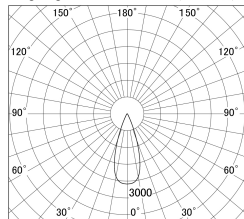

■ Lighting Distribution Curve (cd/1000 lm)