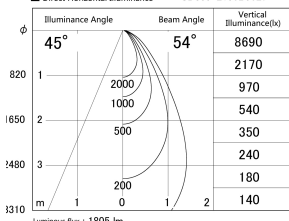

Item no. SD359-2150B9027

Series Name: Lens type Cylinder
Tracklight (SD359)

■ Lighting Distribution Curve (cd/1000 lm)

Installation	Track mount
Type	
Fixture wattage	21W
Beam angle	54deg
Color Temp.	2700K
CRI	Ra>90
Luminous	1806 lm
Body	Die-cast aluminum alloy
Body finish	Black
Trim finish	Black
Reflector finish	N/A
IP Rate	IP20
Light source	COB module
Input Voltage	AC220~240V
Dimming Type	Non-Dimmable
Certificate	CE,CCC
Cut Hole	N/A