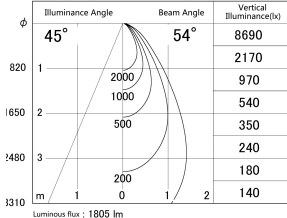

Item no. SD359-2150B9027

Series Name: Lens type Cylinder
Tracklight (SD359)

■ Lighting Distribution Curve (cd/1000 lm)

■ Direct Horizontal Illuminance SD359-2150B9027

Installation	Track mount
Type	Lens type Cylinder Tracklight (SD359)
Fixture wattage	21W
Beam angle	54deg
Color Temp.	2700K
CRI	Ra>90
Luminous	1806 lm
Body	Die-cast aluminum alloy
Body finish	Black
Trim finish	Black
Reflector finish	N/A
IP Rate	IP20
Light source	COB module
Input Voltage	AC220~240V
Dimming Type	Non-Dimmable
Certificate	CE,CCC
Cut Hole	N/A