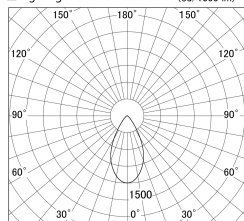

■ Lighting Distribution Curve (cd/1000 lm)