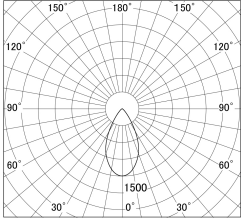

Item no. SD359-2150B9027

Series Name: Lens type Cylinder
Tracklight (SD359)

■ Lighting Distribution Curve (cd/1000 lm)

■ Direct Horizontal Illuminance SD359-2150B9027

Installation	Track mount
Type	Lens type Cylinder Tracklight (SD359)
Fixture wattage	21W
Beam angle	54deg
Color Temp.	2700K
CRI	Ra>90
Luminous	1806 lm
Body	Die-cast aluminum alloy
Body finish	Black
Trim finish	Black
Reflector finish	N/A
IP Rate	IP20
Light source	COB module
Input Voltage	AC220~240V
Dimming Type	Non-Dimmable
Certificate	CE,CCC
Cut Hole	N/A