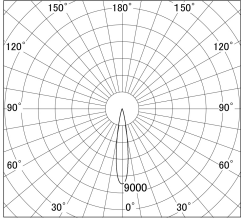

Item no. SD359-1415B9027

Series Name: Lens type Cylinder  
Tracklight (SD359)

■ Lighting Distribution Curve (cd/1000 lm)

■ Direct Horizontal Illuminance SD359-1415B9027

|                  |  |
|------------------|--|
| Installation     | Track mount                              |
| Type             | Lens type Cylinder<br>Tracklight (SD359) |
| Fixture wattage  | 14W                                      |
| Beam angle       | 17deg                                    |
| Color Temp.      | 2700K                                    |
| CRI              | Ra>90                                    |
| Luminous         | 1272 lm                                  |
| Body             | Die-cast aluminum alloy                  |
| Body finish      | Black                                    |
| Trim finish      | Black                                    |
| Reflector finish | N/A                                      |
| IP Rate          | IP20                                     |
| Light source     | COB module                               |
| Input Voltage    | AC220~240V                               |
| Dimming Type     | Non-Dimmable                             |
| Certificate      | CE,CCC                                   |
| Cut Hole         | N/A                                      |