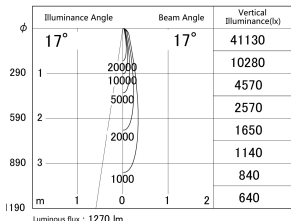

Item no. SD359-1415B9027

Series Name: Lens type Cylinder
Tracklight (SD359)

■ Lighting Distribution Curve (cd/1000 lm)

Installation	Track mount
Type	Lens type Cylinder Tracklight (SD359)
Fixture wattage	14W
Beam angle	17deg
Color Temp.	2700K
CRI	Ra>90
Luminous	1272 lm
Body	Die-cast aluminum alloy
Body finish	Black
Trim finish	Black
Reflector finish	N/A
IP Rate	IP20
Light source	COB module
Input Voltage	AC220~240V
Dimming Type	Non-Dimmable
Certificate	CE,CCC
Cut Hole	N/A