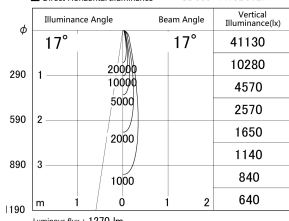

Item no. SD359-1415B9027

Series Name: Lens type Cylinder
Tracklight (SD359)

■ Lighting Distribution Curve (cd/1000 lm)

Installation	Track mount
Type	
Fixture wattage	14W
Beam angle	17deg
Color Temp.	2700K
CRI	Ra>90
Luminous	1272 lm
Body	Die-cast aluminum alloy
Body finish	Black
Trim finish	Black
Reflector finish	N/A
IP Rate	IP20
Light source	COB module
Input Voltage	AC220~240V
Dimming Type	Non-Dimmable
Certificate	CE,CCC
Cut Hole	N/A