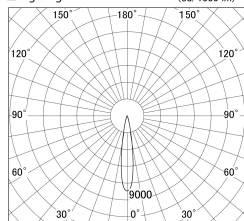

■ Lighting Distribution Curve (cd/1000 lm)