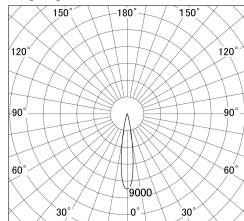

■ Lighting Distribution Curve (cd/1000 lm)