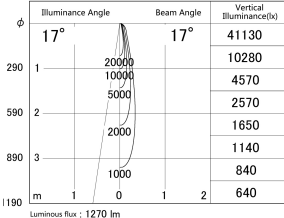

Item no. SD359-1415B9027

Series Name: Lens type Cylinder  
Tracklight (SD359)

■ Lighting Distribution Curve (cd/1000 lm)

■ Direct Horizontal Illuminance SD359-1415B9027

|                  |  |
|------------------|--|
| Installation     | Track mount                              |
| Type             | Lens type Cylinder<br>Tracklight (SD359) |
| Fixture wattage  | 14W                                      |
| Beam angle       | 17deg                                    |
| Color Temp.      | 2700K                                    |
| CRI              | Ra>90                                    |
| Luminous         | 1272 lm                                  |
| Body             | Die-cast aluminum alloy                  |
| Body finish      | Black                                    |
| Trim finish      | Black                                    |
| Reflector finish | N/A                                      |
| IP Rate          | IP20                                     |
| Light source     | COB module                               |
| Input Voltage    | AC220~240V                               |
| Dimming Type     | Non-Dimmable                             |
| Certificate      | CE,CCC                                   |
| Cut Hole         | N/A                                      |