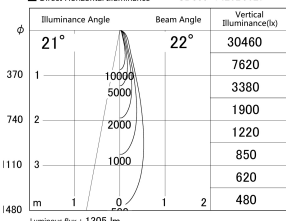

Item no. SD359-1420B9027

Series Name: Lens type Cylinder
Tracklight (SD359)

■ Lighting Distribution Curve (cd/1000 lm)

Installation	Track mount
Type	
Fixture wattage	14W
Beam angle	22deg
Color Temp.	2700K
CRI	Ra>90
Luminous	1306 lm
Body	Die-cast aluminum alloy
Body finish	Black
Trim finish	Black
Reflector finish	N/A
IP Rate	IP20
Light source	COB module
Input Voltage	AC220~240V
Dimming Type	Non-Dimmable
Certificate	CE,CCC
Cut Hole	N/A