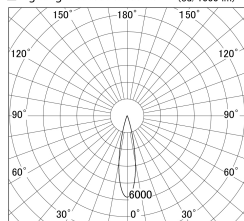

■ Lighting Distribution Curve (cd/1000 lm)