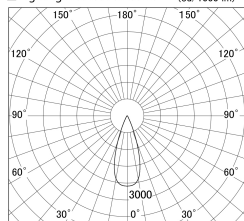

■ Lighting Distribution Curve (cd/1000 lm)