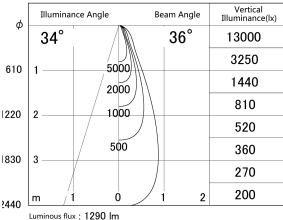

Item no. SD359-1435B9027

Series Name: Lens type Cylinder  
Tracklight (SD359)

■ Lighting Distribution Curve (cd/1000 lm)

■ Direct Horizontal Illuminance SD359-1435B9027

Installation	Track mount
Type	Lens type Cylinder Tracklight (SD359)
Fixture wattage	14W
Beam angle	36deg
Color Temp.	2700K
CRI	Ra>90
Luminous	1289 lm
Body	Die-cast aluminum alloy
Body finish	Black
Trim finish	Black
Reflector finish	N/A
IP Rate	IP20
Light source	COB module
Input Voltage	AC220~240V
Dimming Type	Non-Dimmable
Certificate	CE,CCC
Cut Hole	N/A