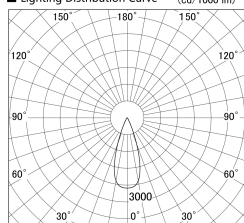

■ Lighting Distribution Curve (cd/1000 lm)