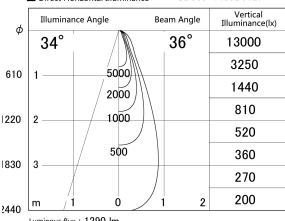

Item no. SD359-1435B9027

Series Name: Lens type Cylinder
Tracklight (SD359)

■ Lighting Distribution Curve (cd/1000 lm)

Installation	Track mount
Type	
Fixture wattage	14W
Beam angle	36deg
Color Temp.	2700K
CRI	Ra>90
Luminous	1289 lm
Body	Die-cast aluminum alloy
Body finish	Black
Trim finish	Black
Reflector finish	N/A
IP Rate	IP20
Light source	COB module
Input Voltage	AC220~240V
Dimming Type	Non-Dimmable
Certificate	CE,CCC
Cut Hole	N/A