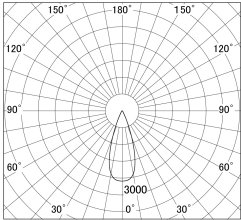

Item no. SD359-1435B9027

Series Name: Lens type Cylinder  
Tracklight (SD359)

■ Lighting Distribution Curve (cd/1000 lm)

■ Direct Horizontal Illuminance SD359-1435B9027

Installation	Track mount
Type	Lens type Cylinder Tracklight (SD359)
Fixture wattage	14W
Beam angle	36deg
Color Temp.	2700K
CRI	Ra>90
Luminous	1289 lm
Body	Die-cast aluminum alloy
Body finish	Black
Trim finish	Black
Reflector finish	N/A
IP Rate	IP20
Light source	COB module
Input Voltage	AC220~240V
Dimming Type	Non-Dimmable
Certificate	CE,CCC
Cut Hole	N/A