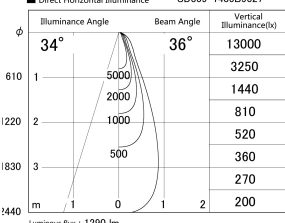

Item no. SD359-1435B9027

Series Name: Lens type Cylinder
Tracklight (SD359)

■ Lighting Distribution Curve (cd/1000 lm)

Installation	Track mount
Type	Lens type Cylinder Tracklight (SD359)
Fixture wattage	14W
Beam angle	36deg
Color Temp.	2700K
CRI	Ra>90
Luminous	1289 lm
Body	Die-cast aluminum alloy
Body finish	Black
Trim finish	Black
Reflector finish	N/A
IP Rate	IP20
Light source	COB module
Input Voltage	AC220~240V
Dimming Type	Non-Dimmable
Certificate	CE,CCC
Cut Hole	N/A