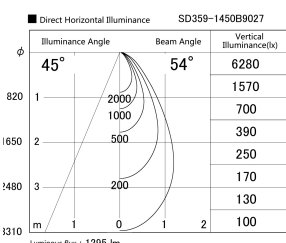

Item no. SD359-1450B9027

Series Name: Lens type Cylinder
Tracklight (SD359)

Installation	Track mount
Type	Lens type Cylinder Tracklight (SD359)
Fixture wattage	14W
Beam angle	54deg
Color Temp.	2700K
CRI	Ra>90
Luminous	1296 lm
Body	Die-cast aluminum alloy
Body finish	Black
Trim finish	Black
Reflector finish	N/A
IP Rate	IP20
Light source	COB module
Input Voltage	AC220~240V
Dimming Type	Non-Dimmable
Certificate	CE,CCC
Cut Hole	N/A