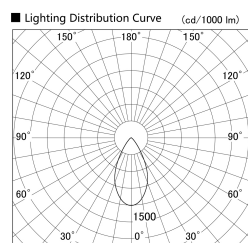

Item no. SD359-1450B9027

Series Name: Lens type Cylinder
Tracklight (SD359)

Installation	Track mount
Type	Lens type Cylinder Tracklight (SD359)
Fixture wattage	14W
Beam angle	54deg
Color Temp.	2700K
CRI	Ra>90
Luminous	1296 lm
Body	Die-cast aluminum alloy
Body finish	Black
Trim finish	Black
Reflector finish	N/A
IP Rate	IP20
Light source	COB module
Input Voltage	AC220~240V
Dimming Type	Non-Dimmable
Certificate	CE,CCC
Cut Hole	N/A