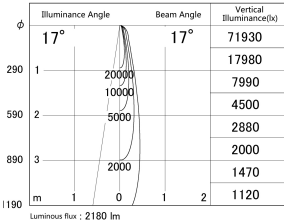

Item no. SD359-2515B9030

Series Name: Lens type Cylinder
Tracklight (SD359)

■ Lighting Distribution Curve (cd/1000 lm)

■ Direct Horizontal Illuminance SD359-2515B9030

Installation	Track mount
Type	Lens type Cylinder Tracklight (SD359)
Fixture wattage	24.3W
Beam angle	17deg
Color Temp.	3000K
CRI	Ra>90
Luminous	2182 lm
Body	Die-cast aluminum alloy
Body finish	Black
Trim finish	Black
Reflector finish	N/A
IP Rate	IP20
Light source	COB module
Input Voltage	AC220~240V
Dimming Type	Non-Dimmable
Certificate	CE,CCC
Cut Hole	N/A