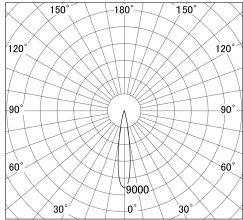

Item no. SD359-2515B9030

Series Name: Lens type Cylinder
Tracklight (SD359)

■ Lighting Distribution Curve (cd/1000 lm)

■ Direct Horizontal Illuminance SD359-2515B9030

Installation	Track mount
Type	Lens type Cylinder Tracklight (SD359)
Fixture wattage	24.3W
Beam angle	17deg
Color Temp.	3000K
CRI	Ra>90
Luminous	2182 lm
Body	Die-cast aluminum alloy
Body finish	Black
Trim finish	Black
Reflector finish	N/A
IP Rate	IP20
Light source	COB module
Input Voltage	AC220~240V
Dimming Type	Non-Dimmable
Certificate	CE,CCC
Cut Hole	N/A