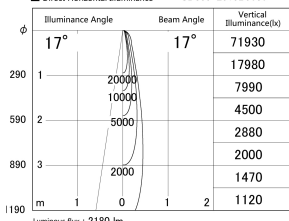

Item no. SD359-2515B9030

Series Name: Lens type Cylinder
Tracklight (SD359)

■ Lighting Distribution Curve (cd/1000 lm)

Installation	Track mount
Type	
Fixture wattage	24.3W
Beam angle	17deg
Color Temp.	3000K
CRI	Ra>90
Luminous	2182 lm
Body	Die-cast aluminum alloy
Body finish	Black
Trim finish	Black
Reflector finish	N/A
IP Rate	IP20
Light source	COB module
Input Voltage	AC220~240V
Dimming Type	Non-Dimmable
Certificate	CE,CCC
Cut Hole	N/A