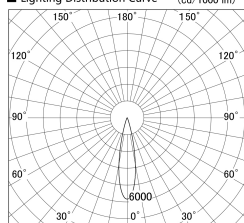

■ Lighting Distribution Curve (cd/1000 lm)