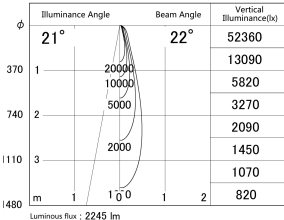

Item no. SD359-2520B9030

Series Name: Lens type Cylinder
Tracklight (SD359)

■ Lighting Distribution Curve (cd/1000 lm)

■ Direct Horizontal Illuminance SD359-2520B9030

Installation	Track mount
Type	Lens type Cylinder Tracklight (SD359)
Fixture wattage	24.3W
Beam angle	22deg
Color Temp.	3000K
CRI	Ra>90
Luminous	2246 lm
Body	Die-cast aluminum alloy
Body finish	Black
Trim finish	Black
Reflector finish	N/A
IP Rate	IP20
Light source	COB module
Input Voltage	AC220~240V
Dimming Type	Non-Dimmable
Certificate	CE,CCC
Cut Hole	N/A