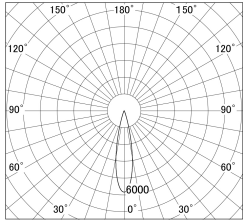

Item no. SD359-2520B9030

Series Name: Lens type Cylinder
Tracklight (SD359)

■ Lighting Distribution Curve (cd/1000 lm)

■ Direct Horizontal Illuminance SD359-2520B9030

Installation	Track mount
Type	Lens type Cylinder Tracklight (SD359)
Fixture wattage	24.3W
Beam angle	22deg
Color Temp.	3000K
CRI	Ra>90
Luminous	2246 lm
Body	Die-cast aluminum alloy
Body finish	Black
Trim finish	Black
Reflector finish	N/A
IP Rate	IP20
Light source	COB module
Input Voltage	AC220~240V
Dimming Type	Non-Dimmable
Certificate	CE,CCC
Cut Hole	N/A