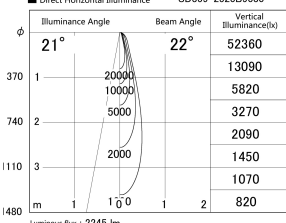

Item no. SD359-2520B9030

Series Name: Lens type Cylinder
Tracklight (SD359)

■ Lighting Distribution Curve (cd/1000 lm)

Installation	Track mount
Type	Lens type Cylinder Tracklight (SD359)
Fixture wattage	24.3W
Beam angle	22deg
Color Temp.	3000K
CRI	Ra>90
Luminous	2246 lm
Body	Die-cast aluminum alloy
Body finish	Black
Trim finish	Black
Reflector finish	N/A
IP Rate	IP20
Light source	COB module
Input Voltage	AC220~240V
Dimming Type	Non-Dimmable
Certificate	CE,CCC
Cut Hole	N/A