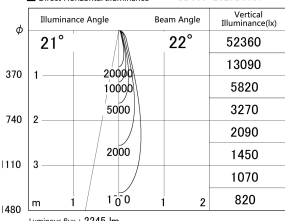

Item no. SD359-2520B9030

Series Name: Lens type Cylinder
Tracklight (SD359)

■ Lighting Distribution Curve (cd/1000 lm)

Installation	Track mount
Type	
Fixture wattage	24.3W
Beam angle	22deg
Color Temp.	3000K
CRI	Ra>90
Luminous	2246 lm
Body	Die-cast aluminum alloy
Body finish	Black
Trim finish	Black
Reflector finish	N/A
IP Rate	IP20
Light source	COB module
Input Voltage	AC220~240V
Dimming Type	Non-Dimmable
Certificate	CE,CCC
Cut Hole	N/A