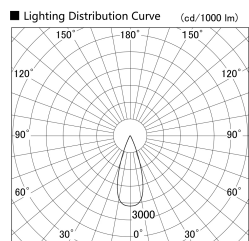

Item no. SD359-2535B9030

Series Name: Lens type Cylinder
Tracklight (SD359)

Installation	Track mount
Type	Lens type Cylinder Tracklight (SD359)
Fixture wattage	24.3W
Beam angle	36deg
Color Temp.	3000K
CRI	Ra>90
Luminous	2217 lm
Body	Die-cast aluminum alloy
Body finish	Black
Trim finish	Black
Reflector finish	N/A
IP Rate	IP20
Light source	COB module
Input Voltage	AC220~240V
Dimming Type	Non-Dimmable
Certificate	CE,CCC
Cut Hole	N/A