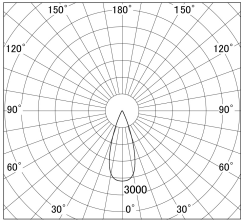

Item no. SD359-2535B9030

Series Name: Lens type Cylinder
Tracklight (SD359)

■ Lighting Distribution Curve (cd/1000 lm)

■ Direct Horizontal Illuminance SD359-2535B9030

Installation	Track mount
Type	
Fixture wattage	24.3W
Beam angle	36deg
Color Temp.	3000K
CRI	Ra>90
Luminous	2217 lm
Body	Die-cast aluminum alloy
Body finish	Black
Trim finish	Black
Reflector finish	N/A
IP Rate	IP20
Light source	COB module
Input Voltage	AC220~240V
Dimming Type	Non-Dimmable
Certificate	CE,CCC
Cut Hole	N/A