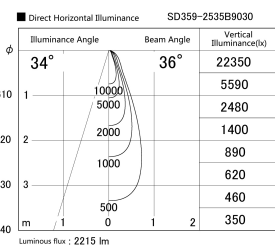

Item no. SD359-2535B9030

Series Name: Lens type Cylinder
Tracklight (SD359)

Installation	Track mount
Type	Lens type Cylinder Tracklight (SD359)
Fixture wattage	24.3W
Beam angle	36deg
Color Temp.	3000K
CRI	Ra>90
Luminous	2217 lm
Body	Die-cast aluminum alloy
Body finish	Black
Trim finish	Black
Reflector finish	N/A
IP Rate	IP20
Light source	COB module
Input Voltage	AC220~240V
Dimming Type	Non-Dimmable
Certificate	CE,CCC
Cut Hole	N/A