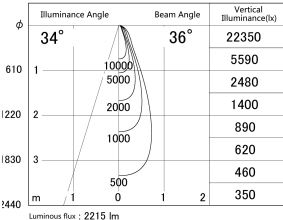

Item no. SD359-2535B9030

Series Name: Lens type Cylinder
Tracklight (SD359)

■ Lighting Distribution Curve (cd/1000 lm)

■ Direct Horizontal Illuminance SD359-2535B9030

Installation	Track mount
Type	
Fixture wattage	24.3W
Beam angle	36deg
Color Temp.	3000K
CRI	Ra>90
Luminous	2217 lm
Body	Die-cast aluminum alloy
Body finish	Black
Trim finish	Black
Reflector finish	N/A
IP Rate	IP20
Light source	COB module
Input Voltage	AC220~240V
Dimming Type	Non-Dimmable
Certificate	CE,CCC
Cut Hole	N/A