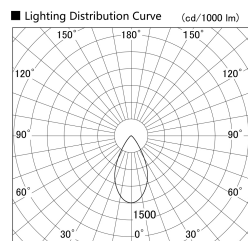

Item no. SD359-2550B9030

Series Name: Lens type Cylinder
Tracklight (SD359)

Installation	Track mount
Type	Lens type Cylinder Tracklight (SD359)
Fixture wattage	24.3W
Beam angle	54deg
Color Temp.	3000K
CRI	Ra>90
Luminous	2226 lm
Body	Die-cast aluminum alloy
Body finish	Black
Trim finish	Black
Reflector finish	N/A
IP Rate	IP20
Light source	COB module
Input Voltage	AC220~240V
Dimming Type	Non-Dimmable
Certificate	CE,CCC
Cut Hole	N/A