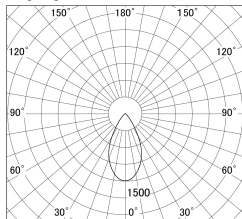

■ Lighting Distribution Curve (cd/1000 lm)