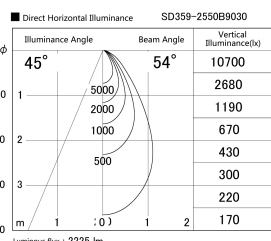

Item no. SD359-2550B9030

Series Name: Lens type Cylinder
Tracklight (SD359)

Installation	Track mount
Type	Lens type Cylinder Tracklight (SD359)
Fixture wattage	24.3W
Beam angle	54deg
Color Temp.	3000K
CRI	Ra>90
Luminous	2226 lm
Body	Die-cast aluminum alloy
Body finish	Black
Trim finish	Black
Reflector finish	N/A
IP Rate	IP20
Light source	COB module
Input Voltage	AC220~240V
Dimming Type	Non-Dimmable
Certificate	CE,CCC
Cut Hole	N/A