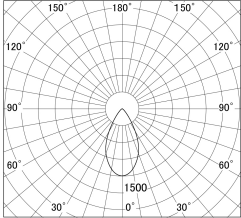

Item no. SD359-2550B9030

Series Name: Lens type Cylinder
Tracklight (SD359)

■ Lighting Distribution Curve (cd/1000 lm)

■ Direct Horizontal Illuminance SD359-2550B9030

Installation	Track mount
Type	Lens type Cylinder Tracklight (SD359)
Fixture wattage	24.3W
Beam angle	54deg
Color Temp.	3000K
CRI	Ra>90
Luminous	2226 lm
Body	Die-cast aluminum alloy
Body finish	Black
Trim finish	Black
Reflector finish	N/A
IP Rate	IP20
Light source	COB module
Input Voltage	AC220~240V
Dimming Type	Non-Dimmable
Certificate	CE,CCC
Cut Hole	N/A