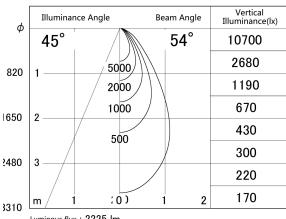

Item no. SD359-2550B9030

Series Name: Lens type Cylinder
Tracklight (SD359)

■ Lighting Distribution Curve (cd/1000 lm)

Installation	Track mount
Type	
Fixture wattage	24.3W
Beam angle	54deg
Color Temp.	3000K
CRI	Ra>90
Luminous	2226 lm
Body	Die-cast aluminum alloy
Body finish	Black
Trim finish	Black
Reflector finish	N/A
IP Rate	IP20
Light source	COB module
Input Voltage	AC220~240V
Dimming Type	Non-Dimmable
Certificate	CE,CCC
Cut Hole	N/A