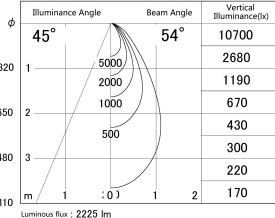

Item no. SD359-2550B9030

Series Name: Lens type Cylinder
Tracklight (SD359)

■ Lighting Distribution Curve (cd/1000 lm)

■ Direct Horizontal Illuminance SD359-2550B9030

Installation	Track mount
Type	Lens type Cylinder Tracklight (SD359)
Fixture wattage	24.3W
Beam angle	54deg
Color Temp.	3000K
CRI	Ra>90
Luminous	2226 lm
Body	Die-cast aluminum alloy
Body finish	Black
Trim finish	Black
Reflector finish	N/A
IP Rate	IP20
Light source	COB module
Input Voltage	AC220~240V
Dimming Type	Non-Dimmable
Certificate	CE,CCC
Cut Hole	N/A