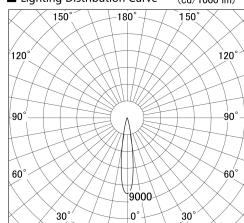

■ Lighting Distribution Curve (cd/1000 lm)