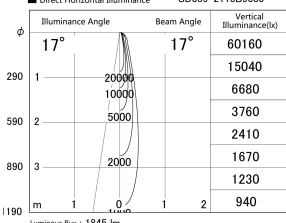

Item no. SD359-2115B9030

Series Name: Lens type Cylinder
Tracklight (SD359)

■ Lighting Distribution Curve (cd/1000 lm)

Installation	Track mount
Type	Lens type Cylinder Tracklight (SD359)
Fixture wattage	21W
Beam angle	17deg
Color Temp.	3000K
CRI	Ra>90
Luminous	1845 lm
Body	Die-cast aluminum alloy
Body finish	Black
Trim finish	Black
Reflector finish	N/A
IP Rate	IP20
Light source	COB module
Input Voltage	AC220~240V
Dimming Type	Non-Dimmable
Certificate	CE,CCC
Cut Hole	N/A