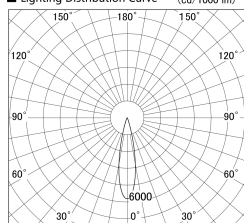

■ Lighting Distribution Curve (cd/1000 lm)