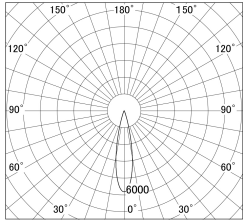

Item no. SD359-2120B9030

Series Name: Lens type Cylinder  
Tracklight (SD359)

■ Lighting Distribution Curve (cd/1000 lm)

■ Direct Horizontal Illuminance SD359-2120B9030

Installation	Track mount
Type	Lens type Cylinder Tracklight (SD359)
Fixture wattage	21W
Beam angle	22deg
Color Temp.	3000K
CRI	Ra>90
Luminous	1898 lm
Body	Die-cast aluminum alloy
Body finish	Black
Trim finish	Black
Reflector finish	N/A
IP Rate	IP20
Light source	COB module
Input Voltage	AC220~240V
Dimming Type	Non-Dimmable
Certificate	CE,CCC
Cut Hole	N/A