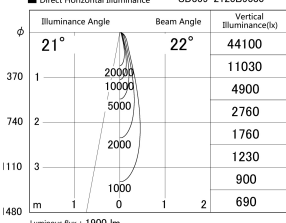

Item no. SD359-2120B9030

Series Name: Lens type Cylinder
Tracklight (SD359)

■ Lighting Distribution Curve (cd/1000 lm)

Installation	Track mount
Type	
Fixture wattage	21W
Beam angle	22deg
Color Temp.	3000K
CRI	Ra>90
Luminous	1898 lm
Body	Die-cast aluminum alloy
Body finish	Black
Trim finish	Black
Reflector finish	N/A
IP Rate	IP20
Light source	COB module
Input Voltage	AC220~240V
Dimming Type	Non-Dimmable
Certificate	CE,CCC
Cut Hole	N/A