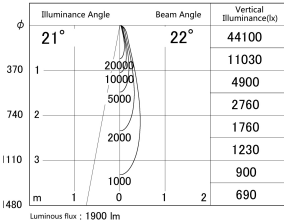

Item no. SD359-2120B9030

Series Name: Lens type Cylinder  
Tracklight (SD359)

■ Lighting Distribution Curve (cd/1000 lm)

■ Direct Horizontal Illuminance SD359-2120B9030

Installation	Track mount
Type	Lens type Cylinder Tracklight (SD359)
Fixture wattage	21W
Beam angle	22deg
Color Temp.	3000K
CRI	Ra>90
Luminous	1898 lm
Body	Die-cast aluminum alloy
Body finish	Black
Trim finish	Black
Reflector finish	N/A
IP Rate	IP20
Light source	COB module
Input Voltage	AC220~240V
Dimming Type	Non-Dimmable
Certificate	CE,CCC
Cut Hole	N/A