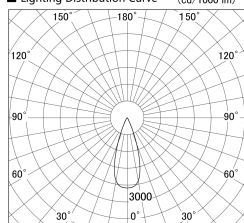

■ Lighting Distribution Curve (cd/1000 lm)