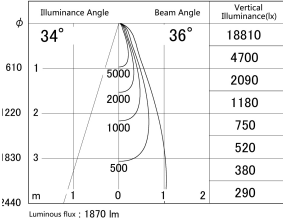

Item no. SD359-2135B9030

Series Name: Lens type Cylinder  
Tracklight (SD359)

■ Lighting Distribution Curve (cd/1000 lm)

■ Direct Horizontal Illuminance SD359-2135B9030

Installation	Track mount
Type	Lens type Cylinder Tracklight (SD359)
Fixture wattage	21W
Beam angle	36deg
Color Temp.	3000K
CRI	Ra>90
Luminous	1868 lm
Body	Die-cast aluminum alloy
Body finish	Black
Trim finish	Black
Reflector finish	N/A
IP Rate	IP20
Light source	COB module
Input Voltage	AC220~240V
Dimming Type	Non-Dimmable
Certificate	CE,CCC
Cut Hole	N/A