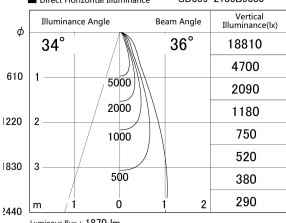

Item no. SD359-2135B9030

Series Name: Lens type Cylinder
Tracklight (SD359)

■ Lighting Distribution Curve (cd/1000 lm)

Installation	Track mount
Type	
Fixture wattage	21W
Beam angle	36deg
Color Temp.	3000K
CRI	Ra>90
Luminous	1868 lm
Body	Die-cast aluminum alloy
Body finish	Black
Trim finish	Black
Reflector finish	N/A
IP Rate	IP20
Light source	COB module
Input Voltage	AC220~240V
Dimming Type	Non-Dimmable
Certificate	CE,CCC
Cut Hole	N/A