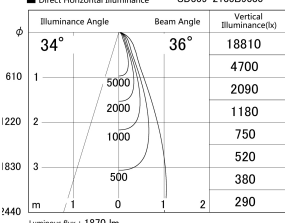

Item no. SD359-2135B9030

Series Name: Lens type Cylinder
Tracklight (SD359)

■ Lighting Distribution Curve (cd/1000 lm)

Installation	Track mount
Type	Lens type Cylinder Tracklight (SD359)
Fixture wattage	21W
Beam angle	36deg
Color Temp.	3000K
CRI	Ra>90
Luminous	1868 lm
Body	Die-cast aluminum alloy
Body finish	Black
Trim finish	Black
Reflector finish	N/A
IP Rate	IP20
Light source	COB module
Input Voltage	AC220~240V
Dimming Type	Non-Dimmable
Certificate	CE,CCC
Cut Hole	N/A