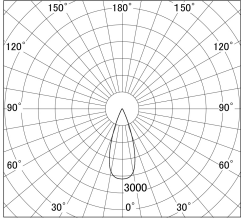

Item no. SD359-2135B9030

Series Name: Lens type Cylinder  
Tracklight (SD359)

■ Lighting Distribution Curve (cd/1000 lm)

■ Direct Horizontal Illuminance SD359-2135B9030

Installation	Track mount
Type	Lens type Cylinder Tracklight (SD359)
Fixture wattage	21W
Beam angle	36deg
Color Temp.	3000K
CRI	Ra>90
Luminous	1868 lm
Body	Die-cast aluminum alloy
Body finish	Black
Trim finish	Black
Reflector finish	N/A
IP Rate	IP20
Light source	COB module
Input Voltage	AC220~240V
Dimming Type	Non-Dimmable
Certificate	CE,CCC
Cut Hole	N/A