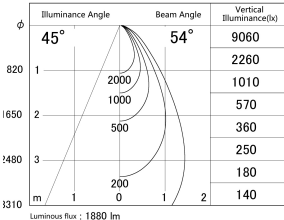

Item no. SD359-2150B9030

Series Name: Lens type Cylinder
Tracklight (SD359)

■ Lighting Distribution Curve (cd/1000 lm)

■ Direct Horizontal Illuminance SD359-2150B9030

Installation	Track mount
Type	Lens type Cylinder Tracklight (SD359)
Fixture wattage	21W
Beam angle	54deg
Color Temp.	3000K
CRI	Ra>90
Luminous	1881 lm
Body	Die-cast aluminum alloy
Body finish	Black
Trim finish	Black
Reflector finish	N/A
IP Rate	IP20
Light source	COB module
Input Voltage	AC220~240V
Dimming Type	Non-Dimmable
Certificate	CE,CCC
Cut Hole	N/A