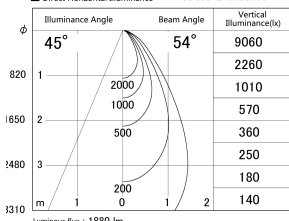

Item no. SD359-2150B9030

Series Name: Lens type Cylinder
Tracklight (SD359)

■ Lighting Distribution Curve (cd/1000 lm)

Installation	Track mount
Type	
Fixture wattage	21W
Beam angle	54deg
Color Temp.	3000K
CRI	Ra>90
Luminous	1881 lm
Body	Die-cast aluminum alloy
Body finish	Black
Trim finish	Black
Reflector finish	N/A
IP Rate	IP20
Light source	COB module
Input Voltage	AC220~240V
Dimming Type	Non-Dimmable
Certificate	CE,CCC
Cut Hole	N/A