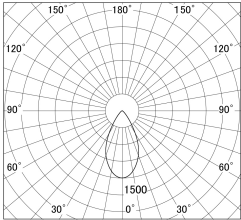

Item no. SD359-2150B9030

Series Name: Lens type Cylinder
Tracklight (SD359)

■ Lighting Distribution Curve (cd/1000 lm)

■ Direct Horizontal Illuminance SD359-2150B9030

Installation	Track mount
Type	Lens type Cylinder Tracklight (SD359)
Fixture wattage	21W
Beam angle	54deg
Color Temp.	3000K
CRI	Ra>90
Luminous	1881 lm
Body	Die-cast aluminum alloy
Body finish	Black
Trim finish	Black
Reflector finish	N/A
IP Rate	IP20
Light source	COB module
Input Voltage	AC220~240V
Dimming Type	Non-Dimmable
Certificate	CE,CCC
Cut Hole	N/A