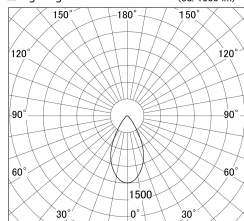

■ Lighting Distribution Curve (cd/1000 lm)