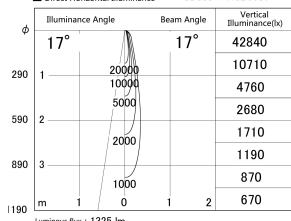

Item no. SD359-1415B9030

Series Name: Lens type Cylinder
Tracklight (SD359)

■ Lighting Distribution Curve (cd/1000 lm)

Installation	Track mount
Type	
Fixture wattage	14W
Beam angle	17deg
Color Temp.	3000K
CRI	Ra>90
Luminous	1325 lm
Body	Die-cast aluminum alloy
Body finish	Black
Trim finish	Black
Reflector finish	N/A
IP Rate	IP20
Light source	COB module
Input Voltage	AC220~240V
Dimming Type	Non-Dimmable
Certificate	CE,CCC
Cut Hole	N/A