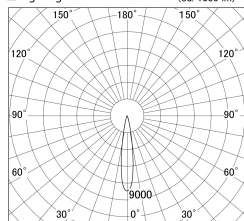

■ Lighting Distribution Curve (cd/1000 lm)