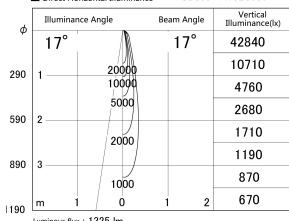

Item no. SD359-1415B9030

Series Name: Lens type Cylinder
Tracklight (SD359)

■ Lighting Distribution Curve (cd/1000 lm)

Installation	Track mount
Type	Lens type Cylinder Tracklight (SD359)
Fixture wattage	14W
Beam angle	17deg
Color Temp.	3000K
CRI	Ra>90
Luminous	1325 lm
Body	Die-cast aluminum alloy
Body finish	Black
Trim finish	Black
Reflector finish	N/A
IP Rate	IP20
Light source	COB module
Input Voltage	AC220~240V
Dimming Type	Non-Dimmable
Certificate	CE,CCC
Cut Hole	N/A