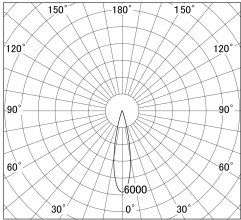

Item no. SD359-1420B9030

Series Name: Lens type Cylinder  
Tracklight (SD359)

■ Lighting Distribution Curve (cd/1000 lm)

■ Direct Horizontal Illuminance SD359-1420B9030

Installation	Track mount
Type	Lens type Cylinder Tracklight (SD359)
Fixture wattage	14W
Beam angle	22deg
Color Temp.	3000K
CRI	Ra>90
Luminous	1360 lm
Body	Die-cast aluminum alloy
Body finish	Black
Trim finish	Black
Reflector finish	N/A
IP Rate	IP20
Light source	COB module
Input Voltage	AC220~240V
Dimming Type	Non-Dimmable
Certificate	CE,CCC
Cut Hole	N/A