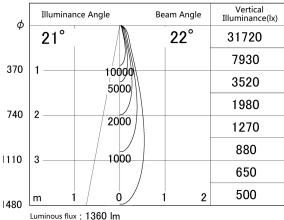

Item no. SD359-1420B9030

Series Name: Lens type Cylinder  
Tracklight (SD359)

■ Lighting Distribution Curve (cd/1000 lm)

■ Direct Horizontal Illuminance SD359-1420B9030

Installation	Track mount
Type	Lens type Cylinder Tracklight (SD359)
Fixture wattage	14W
Beam angle	22deg
Color Temp.	3000K
CRI	Ra>90
Luminous	1360 lm
Body	Die-cast aluminum alloy
Body finish	Black
Trim finish	Black
Reflector finish	N/A
IP Rate	IP20
Light source	COB module
Input Voltage	AC220~240V
Dimming Type	Non-Dimmable
Certificate	CE,CCC
Cut Hole	N/A