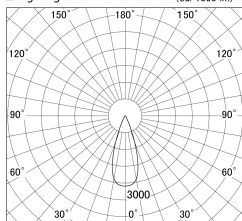

■ Lighting Distribution Curve (cd/1000 lm)