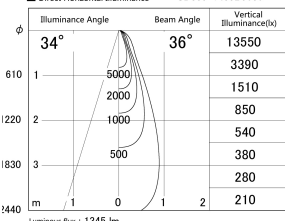

Item no. SD359-1435B9030

Series Name: Lens type Cylinder
Tracklight (SD359)

■ Lighting Distribution Curve (cd/1000 lm)

Installation	Track mount
Type	
Fixture wattage	14W
Beam angle	36deg
Color Temp.	3000K
CRI	Ra>90
Luminous	1343 lm
Body	Die-cast aluminum alloy
Body finish	Black
Trim finish	Black
Reflector finish	N/A
IP Rate	IP20
Light source	COB module
Input Voltage	AC220~240V
Dimming Type	Non-Dimmable
Certificate	CE,CCC
Cut Hole	N/A