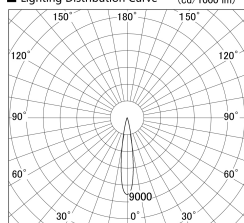

■ Lighting Distribution Curve (cd/1000 lm)