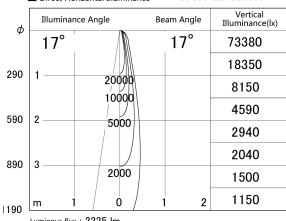

Item no. SD359-2515B9035

Series Name: Lens type Cylinder
Tracklight (SD359)

■ Lighting Distribution Curve (cd/1000 lm)

Installation	Track mount
Type	Lens type Cylinder Tracklight (SD359)
Fixture wattage	24.3W
Beam angle	17deg
Color Temp.	3500K
CRI	Ra>90
Luminous	2226 lm
Body	Die-cast aluminum alloy
Body finish	Black
Trim finish	Black
Reflector finish	N/A
IP Rate	IP20
Light source	COB module
Input Voltage	AC220~240V
Dimming Type	Non-Dimmable
Certificate	CE,CCC
Cut Hole	N/A