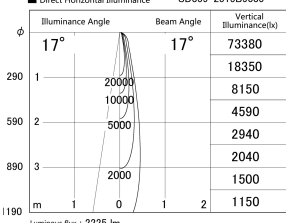

Item no. SD359-2515B9035

Series Name: Lens type Cylinder
Tracklight (SD359)

■ Lighting Distribution Curve (cd/1000 lm)

Installation	Track mount
Type	Lens type Cylinder Tracklight (SD359)
Fixture wattage	24.3W
Beam angle	17deg
Color Temp.	3500K
CRI	Ra>90
Luminous	2226 lm
Body	Die-cast aluminum alloy
Body finish	Black
Trim finish	Black
Reflector finish	N/A
IP Rate	IP20
Light source	COB module
Input Voltage	AC220~240V
Dimming Type	Non-Dimmable
Certificate	CE,CCC
Cut Hole	N/A