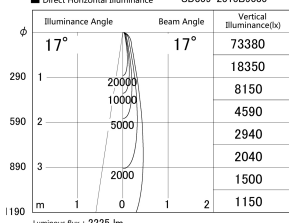

Item no. SD359-2515B9035

Series Name: Lens type Cylinder
Tracklight (SD359)

■ Lighting Distribution Curve (cd/1000 lm)

Installation	Track mount
Type	
Fixture wattage	24.3W
Beam angle	17deg
Color Temp.	3500K
CRI	Ra>90
Luminous	2226 lm
Body	Die-cast aluminum alloy
Body finish	Black
Trim finish	Black
Reflector finish	N/A
IP Rate	IP20
Light source	COB module
Input Voltage	AC220~240V
Dimming Type	Non-Dimmable
Certificate	CE,CCC
Cut Hole	N/A