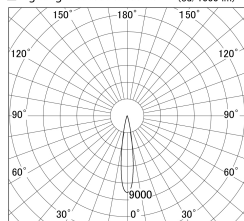

■ Lighting Distribution Curve (cd/1000 lm)