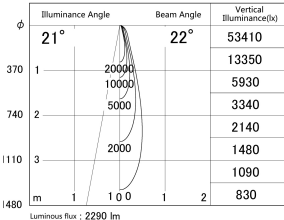

Item no. SD359-2520B9035

Series Name: Lens type Cylinder
Tracklight (SD359)

■ Lighting Distribution Curve (cd/1000 lm)

■ Direct Horizontal Illuminance SD359-2520B9035

Installation	Track mount
Type	Lens type Cylinder Tracklight (SD359)
Fixture wattage	24.3W
Beam angle	22deg
Color Temp.	3500K
CRI	Ra>90
Luminous	2291 lm
Body	Die-cast aluminum alloy
Body finish	Black
Trim finish	Black
Reflector finish	N/A
IP Rate	IP20
Light source	COB module
Input Voltage	AC220~240V
Dimming Type	Non-Dimmable
Certificate	CE,CCC
Cut Hole	N/A