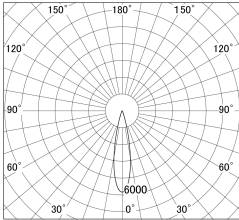

Item no. SD359-2520B9035

Series Name: Lens type Cylinder
Tracklight (SD359)

■ Lighting Distribution Curve (cd/1000 lm)

■ Direct Horizontal Illuminance SD359-2520B9035

Installation	Track mount
Type	Lens type Cylinder Tracklight (SD359)
Fixture wattage	24.3W
Beam angle	22deg
Color Temp.	3500K
CRI	Ra>90
Luminous	2291 lm
Body	Die-cast aluminum alloy
Body finish	Black
Trim finish	Black
Reflector finish	N/A
IP Rate	IP20
Light source	COB module
Input Voltage	AC220~240V
Dimming Type	Non-Dimmable
Certificate	CE,CCC
Cut Hole	N/A