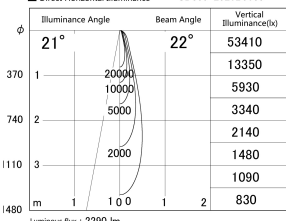

Item no. SD359-2520B9035

Series Name: Lens type Cylinder
Tracklight (SD359)

■ Lighting Distribution Curve (cd/1000 lm)

Installation	Track mount
Type	
Fixture wattage	24.3W
Beam angle	22deg
Color Temp.	3500K
CRI	Ra>90
Luminous	2291 lm
Body	Die-cast aluminum alloy
Body finish	Black
Trim finish	Black
Reflector finish	N/A
IP Rate	IP20
Light source	COB module
Input Voltage	AC220~240V
Dimming Type	Non-Dimmable
Certificate	CE,CCC
Cut Hole	N/A