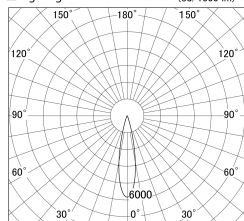

■ Lighting Distribution Curve (cd/1000 lm)