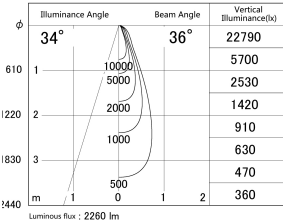

Item no. SD359-2535B9035

Series Name: Lens type Cylinder  
Tracklight (SD359)

■ Lighting Distribution Curve (cd/1000 lm)

■ Direct Horizontal Illuminance SD359-2535B9035

Installation	Track mount
Type	
Fixture wattage	24.3W
Beam angle	36deg
Color Temp.	3500K
CRI	Ra>90
Luminous	2261 lm
Body	Die-cast aluminum alloy
Body finish	Black
Trim finish	Black
Reflector finish	N/A
IP Rate	IP20
Light source	COB module
Input Voltage	AC220~240V
Dimming Type	Non-Dimmable
Certificate	CE,CCC
Cut Hole	N/A