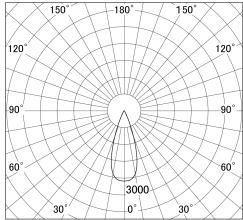

Item no. SD359-2535B9035

Series Name: Lens type Cylinder
Tracklight (SD359)

■ Lighting Distribution Curve (cd/1000 lm)

■ Direct Horizontal Illuminance SD359-2535B9035

Installation	Track mount
Type	Lens type Cylinder Tracklight (SD359)
Fixture wattage	24.3W
Beam angle	36deg
Color Temp.	3500K
CRI	Ra>90
Luminous	2261 lm
Body	Die-cast aluminum alloy
Body finish	Black
Trim finish	Black
Reflector finish	N/A
IP Rate	IP20
Light source	COB module
Input Voltage	AC220~240V
Dimming Type	Non-Dimmable
Certificate	CE,CCC
Cut Hole	N/A