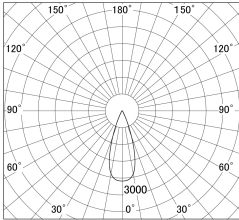

Item no. SD359-2535B9035

Series Name: Lens type Cylinder  
Tracklight (SD359)

■ Lighting Distribution Curve (cd/1000 lm)

■ Direct Horizontal Illuminance SD359-2535B9035

Installation	Track mount
Type	
Fixture wattage	24.3W
Beam angle	36deg
Color Temp.	3500K
CRI	Ra>90
Luminous	2261 lm
Body	Die-cast aluminum alloy
Body finish	Black
Trim finish	Black
Reflector finish	N/A
IP Rate	IP20
Light source	COB module
Input Voltage	AC220~240V
Dimming Type	Non-Dimmable
Certificate	CE,CCC
Cut Hole	N/A