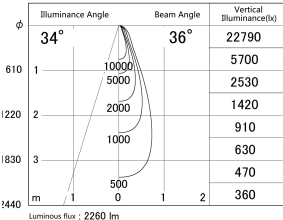

Item no. SD359-2535B9035

Series Name: Lens type Cylinder
Tracklight (SD359)

■ Lighting Distribution Curve (cd/1000 lm)

■ Direct Horizontal Illuminance SD359-2535B9035

Installation	Track mount
Type	Lens type Cylinder Tracklight (SD359)
Fixture wattage	24.3W
Beam angle	36deg
Color Temp.	3500K
CRI	Ra>90
Luminous	2261 lm
Body	Die-cast aluminum alloy
Body finish	Black
Trim finish	Black
Reflector finish	N/A
IP Rate	IP20
Light source	COB module
Input Voltage	AC220~240V
Dimming Type	Non-Dimmable
Certificate	CE,CCC
Cut Hole	N/A