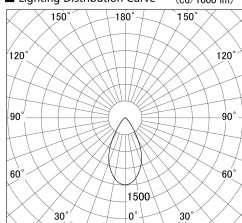

■ Lighting Distribution Curve (cd/1000 lm)