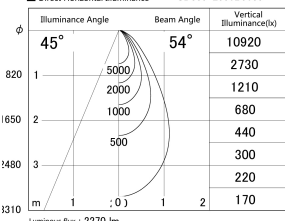

Item no. SD359-2550B9035

Series Name: Lens type Cylinder
Tracklight (SD359)

■ Lighting Distribution Curve (cd/1000 lm)

Installation	Track mount
Type	Lens type Cylinder Tracklight (SD359)
Fixture wattage	24.3W
Beam angle	54deg
Color Temp.	3500K
CRI	Ra>90
Luminous	2271 lm
Body	Die-cast aluminum alloy
Body finish	Black
Trim finish	Black
Reflector finish	N/A
IP Rate	IP20
Light source	COB module
Input Voltage	AC220~240V
Dimming Type	Non-Dimmable
Certificate	CE,CCC
Cut Hole	N/A