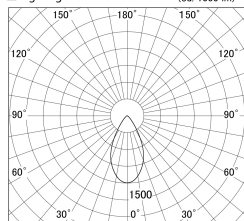

■ Lighting Distribution Curve (cd/1000 lm)