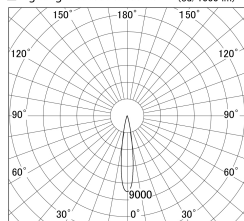

■ Lighting Distribution Curve (cd/1000 lm)