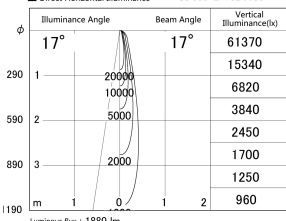

Item no. SD359-2115B9035

Series Name: Lens type Cylinder
Tracklight (SD359)

■ Lighting Distribution Curve (cd/1000 lm)

Installation	Track mount
Type	
Fixture wattage	21W
Beam angle	17deg
Color Temp.	3500K
CRI	Ra>90
Luminous	1882 lm
Body	Die-cast aluminum alloy
Body finish	Black
Trim finish	Black
Reflector finish	N/A
IP Rate	IP20
Light source	COB module
Input Voltage	AC220~240V
Dimming Type	Non-Dimmable
Certificate	CE,CCC
Cut Hole	N/A