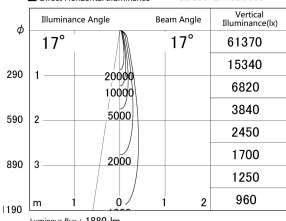

Item no. SD359-2115B9035

Series Name: Lens type Cylinder
Tracklight (SD359)

■ Lighting Distribution Curve (cd/1000 lm)

Installation	Track mount
Type	Lens type Cylinder Tracklight (SD359)
Fixture wattage	21W
Beam angle	17deg
Color Temp.	3500K
CRI	Ra>90
Luminous	1882 lm
Body	Die-cast aluminum alloy
Body finish	Black
Trim finish	Black
Reflector finish	N/A
IP Rate	IP20
Light source	COB module
Input Voltage	AC220~240V
Dimming Type	Non-Dimmable
Certificate	CE,CCC
Cut Hole	N/A