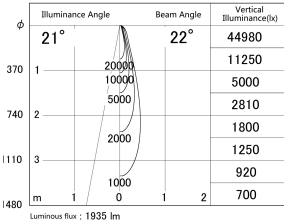

Item no. SD359-2120B9035

Series Name: Lens type Cylinder  
Tracklight (SD359)

■ Lighting Distribution Curve (cd/1000 lm)

■ Direct Horizontal Illuminance SD359-2120B9035

Installation	Track mount
Type	Lens type Cylinder Tracklight (SD359)
Fixture wattage	21W
Beam angle	22deg
Color Temp.	3500K
CRI	Ra>90
Luminous	1936 lm
Body	Die-cast aluminum alloy
Body finish	Black
Trim finish	Black
Reflector finish	N/A
IP Rate	IP20
Light source	COB module
Input Voltage	AC220~240V
Dimming Type	Non-Dimmable
Certificate	CE,CCC
Cut Hole	N/A