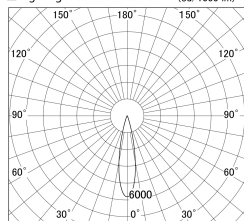

■ Lighting Distribution Curve (cd/1000 lm)