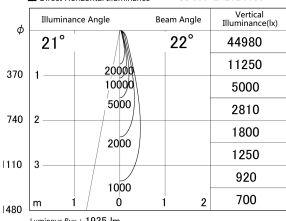

Item no. SD359-2120B9035

Series Name: Lens type Cylinder
Tracklight (SD359)

■ Lighting Distribution Curve (cd/1000 lm)

Installation	Track mount
Type	
Fixture wattage	21W
Beam angle	22deg
Color Temp.	3500K
CRI	Ra>90
Luminous	1936 lm
Body	Die-cast aluminum alloy
Body finish	Black
Trim finish	Black
Reflector finish	N/A
IP Rate	IP20
Light source	COB module
Input Voltage	AC220~240V
Dimming Type	Non-Dimmable
Certificate	CE,CCC
Cut Hole	N/A