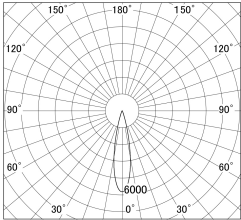

Item no. SD359-2120B9035

Series Name: Lens type Cylinder  
Tracklight (SD359)

■ Lighting Distribution Curve (cd/1000 lm)

■ Direct Horizontal Illuminance SD359-2120B9035

Installation	Track mount
Type	Lens type Cylinder Tracklight (SD359)
Fixture wattage	21W
Beam angle	22deg
Color Temp.	3500K
CRI	Ra>90
Luminous	1936 lm
Body	Die-cast aluminum alloy
Body finish	Black
Trim finish	Black
Reflector finish	N/A
IP Rate	IP20
Light source	COB module
Input Voltage	AC220~240V
Dimming Type	Non-Dimmable
Certificate	CE,CCC
Cut Hole	N/A