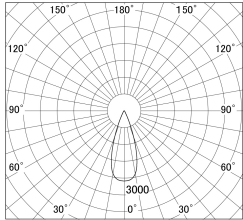

Item no. SD359-2135B9035

Series Name: Lens type Cylinder
Tracklight (SD359)

■ Lighting Distribution Curve (cd/1000 lm)

■ Direct Horizontal Illuminance SD359-2135B9035

Installation	Track mount
Type	Lens type Cylinder Tracklight (SD359)
Fixture wattage	21W
Beam angle	36deg
Color Temp.	3500K
CRI	Ra>90
Luminous	1905 lm
Body	Die-cast aluminum alloy
Body finish	Black
Trim finish	Black
Reflector finish	N/A
IP Rate	IP20
Light source	COB module
Input Voltage	AC220~240V
Dimming Type	Non-Dimmable
Certificate	CE,CCC
Cut Hole	N/A