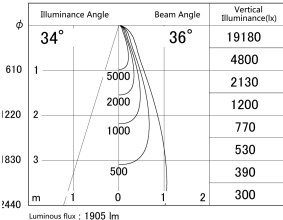

Item no. SD359-2135B9035

Series Name: Lens type Cylinder
Tracklight (SD359)

■ Lighting Distribution Curve (cd/1000 lm)

■ Direct Horizontal Illuminance SD359-2135B9035

Installation	Track mount
Type	Lens type Cylinder Tracklight (SD359)
Fixture wattage	21W
Beam angle	36deg
Color Temp.	3500K
CRI	Ra>90
Luminous	1905 lm
Body	Die-cast aluminum alloy
Body finish	Black
Trim finish	Black
Reflector finish	N/A
IP Rate	IP20
Light source	COB module
Input Voltage	AC220~240V
Dimming Type	Non-Dimmable
Certificate	CE,CCC
Cut Hole	N/A