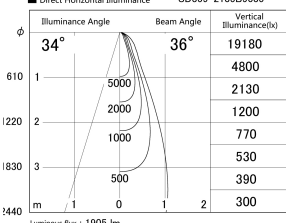

Item no. SD359-2135B9035

Series Name: Lens type Cylinder
Tracklight (SD359)

■ Lighting Distribution Curve (cd/1000 lm)

Installation	Track mount
Type	
Fixture wattage	21W
Beam angle	36deg
Color Temp.	3500K
CRI	Ra>90
Luminous	1905 lm
Body	Die-cast aluminum alloy
Body finish	Black
Trim finish	Black
Reflector finish	N/A
IP Rate	IP20
Light source	COB module
Input Voltage	AC220~240V
Dimming Type	Non-Dimmable
Certificate	CE,CCC
Cut Hole	N/A