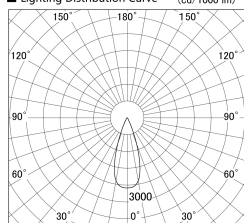

■ Lighting Distribution Curve (cd/1000 lm)