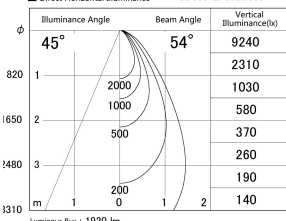

Item no. SD359-2150B9035

Series Name: Lens type Cylinder
Tracklight (SD359)

■ Lighting Distribution Curve (cd/1000 lm)

Installation	Track mount
Type	Lens type Cylinder Tracklight (SD359)
Fixture wattage	21W
Beam angle	54deg
Color Temp.	3500K
CRI	Ra>90
Luminous	1919 lm
Body	Die-cast aluminum alloy
Body finish	Black
Trim finish	Black
Reflector finish	N/A
IP Rate	IP20
Light source	COB module
Input Voltage	AC220~240V
Dimming Type	Non-Dimmable
Certificate	CE,CCC
Cut Hole	N/A