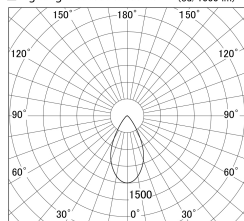

■ Lighting Distribution Curve (cd/1000 lm)