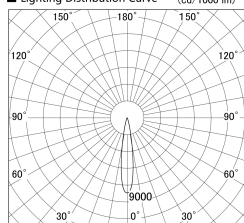

■ Lighting Distribution Curve (cd/1000 lm)