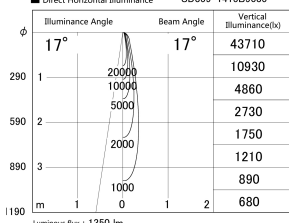

Item no. SD359-1415B9035

Series Name: Lens type Cylinder
Tracklight (SD359)

■ Lighting Distribution Curve (cd/1000 lm)

Installation	Track mount
Type	
Fixture wattage	14W
Beam angle	17deg
Color Temp.	3500K
CRI	Ra>90
Luminous	1352 lm
Body	Die-cast aluminum alloy
Body finish	Black
Trim finish	Black
Reflector finish	N/A
IP Rate	IP20
Light source	COB module
Input Voltage	AC220~240V
Dimming Type	Non-Dimmable
Certificate	CE,CCC
Cut Hole	N/A