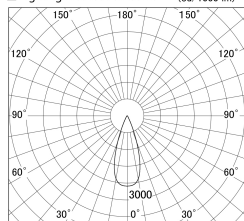

■ Lighting Distribution Curve (cd/1000 lm)