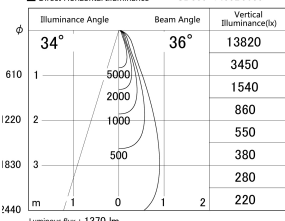

Item no. SD359-1435B9035

Series Name: Lens type Cylinder
Tracklight (SD359)

■ Lighting Distribution Curve (cd/1000 lm)

Installation	Track mount
Type	
Fixture wattage	14W
Beam angle	36deg
Color Temp.	3500K
CRI	Ra>90
Luminous	1370 lm
Body	Die-cast aluminum alloy
Body finish	Black
Trim finish	Black
Reflector finish	N/A
IP Rate	IP20
Light source	COB module
Input Voltage	AC220~240V
Dimming Type	Non-Dimmable
Certificate	CE,CCC
Cut Hole	N/A