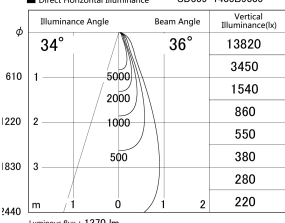

Item no. SD359-1435B9035

Series Name: Lens type Cylinder
Tracklight (SD359)

■ Lighting Distribution Curve (cd/1000 lm)

Installation	Track mount
Type	Lens type Cylinder Tracklight (SD359)
Fixture wattage	14W
Beam angle	36deg
Color Temp.	3500K
CRI	Ra>90
Luminous	1370 lm
Body	Die-cast aluminum alloy
Body finish	Black
Trim finish	Black
Reflector finish	N/A
IP Rate	IP20
Light source	COB module
Input Voltage	AC220~240V
Dimming Type	Non-Dimmable
Certificate	CE,CCC
Cut Hole	N/A