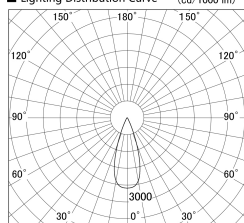

■ Lighting Distribution Curve (cd/1000 lm)