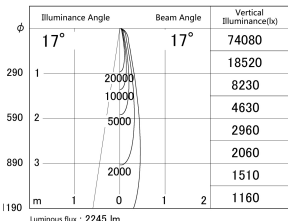

Item no. SD359-2515B9040

Series Name: Lens type Cylinder
Tracklight (SD359)

■ Lighting Distribution Curve (cd/1000 lm)

Installation	Track mount
Type	Lens type Cylinder Tracklight (SD359)
Fixture wattage	24.3W
Beam angle	17deg
Color Temp.	4000K
CRI	Ra>90
Luminous	2247 lm
Body	Die-cast aluminum alloy
Body finish	Black
Trim finish	Black
Reflector finish	N/A
IP Rate	IP20
Light source	COB module
Input Voltage	AC220~240V
Dimming Type	Non-Dimmable
Certificate	CE,CCC
Cut Hole	N/A