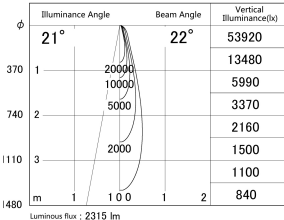

Item no. SD359-2520B9040

Series Name: Lens type Cylinder  
Tracklight (SD359)

■ Lighting Distribution Curve (cd/1000 lm)

■ Direct Horizontal Illuminance SD359-2520B9040

Installation	Track mount
Type	Lens type Cylinder Tracklight (SD359)
Fixture wattage	24.3W
Beam angle	22deg
Color Temp.	4000K
CRI	Ra>90
Luminous	2313 lm
Body	Die-cast aluminum alloy
Body finish	Black
Trim finish	Black
Reflector finish	N/A
IP Rate	IP20
Light source	COB module
Input Voltage	AC220~240V
Dimming Type	Non-Dimmable
Certificate	CE,CCC
Cut Hole	N/A