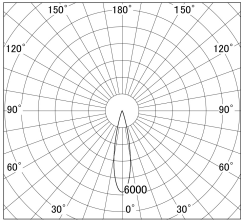

Item no. SD359-2520B9040

Series Name: Lens type Cylinder  
Tracklight (SD359)

■ Lighting Distribution Curve (cd/1000 lm)

■ Direct Horizontal Illuminance SD359-2520B9040

Installation	Track mount
Type	Lens type Cylinder Tracklight (SD359)
Fixture wattage	24.3W
Beam angle	22deg
Color Temp.	4000K
CRI	Ra>90
Luminous	2313 lm
Body	Die-cast aluminum alloy
Body finish	Black
Trim finish	Black
Reflector finish	N/A
IP Rate	IP20
Light source	COB module
Input Voltage	AC220~240V
Dimming Type	Non-Dimmable
Certificate	CE,CCC
Cut Hole	N/A