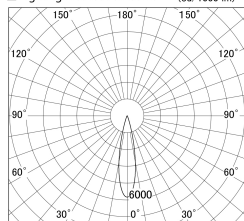

■ Lighting Distribution Curve (cd/1000 lm)