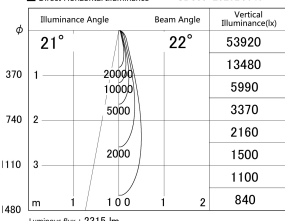

Item no. SD359-2520B9040

Series Name: Lens type Cylinder
Tracklight (SD359)

■ Lighting Distribution Curve (cd/1000 lm)

Installation	Track mount
Type	
Fixture wattage	24.3W
Beam angle	22deg
Color Temp.	4000K
CRI	Ra>90
Luminous	2313 lm
Body	Die-cast aluminum alloy
Body finish	Black
Trim finish	Black
Reflector finish	N/A
IP Rate	IP20
Light source	COB module
Input Voltage	AC220~240V
Dimming Type	Non-Dimmable
Certificate	CE,CCC
Cut Hole	N/A