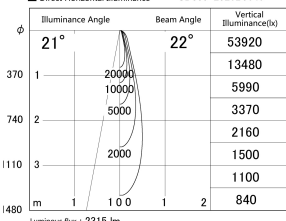

Item no. SD359-2520B9040

Series Name: Lens type Cylinder
Tracklight (SD359)

■ Lighting Distribution Curve (cd/1000 lm)

Installation	Track mount
Type	Lens type Cylinder Tracklight (SD359)
Fixture wattage	24.3W
Beam angle	22deg
Color Temp.	4000K
CRI	Ra>90
Luminous	2313 lm
Body	Die-cast aluminum alloy
Body finish	Black
Trim finish	Black
Reflector finish	N/A
IP Rate	IP20
Light source	COB module
Input Voltage	AC220~240V
Dimming Type	Non-Dimmable
Certificate	CE,CCC
Cut Hole	N/A