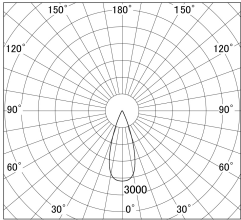

Item no. SD359-2535B9040

Series Name: Lens type Cylinder  
Tracklight (SD359)

■ Lighting Distribution Curve (cd/1000 lm)

■ Direct Horizontal Illuminance SD359-2535B9040

Installation	Track mount
Type	Lens type Cylinder Tracklight (SD359)
Fixture wattage	24.3W
Beam angle	36deg
Color Temp.	4000K
CRI	Ra>90
Luminous	2284 lm
Body	Die-cast aluminum alloy
Body finish	Black
Trim finish	Black
Reflector finish	N/A
IP Rate	IP20
Light source	COB module
Input Voltage	AC220~240V
Dimming Type	Non-Dimmable
Certificate	CE,CCC
Cut Hole	N/A