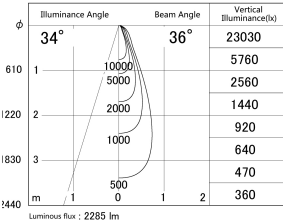

Item no. SD359-2535B9040

Series Name: Lens type Cylinder  
Tracklight (SD359)

■ Lighting Distribution Curve (cd/1000 lm)

■ Direct Horizontal Illuminance SD359-2535B9040

Installation	Track mount
Type	Lens type Cylinder Tracklight (SD359)
Fixture wattage	24.3W
Beam angle	36deg
Color Temp.	4000K
CRI	Ra>90
Luminous	2284 lm
Body	Die-cast aluminum alloy
Body finish	Black
Trim finish	Black
Reflector finish	N/A
IP Rate	IP20
Light source	COB module
Input Voltage	AC220~240V
Dimming Type	Non-Dimmable
Certificate	CE,CCC
Cut Hole	N/A