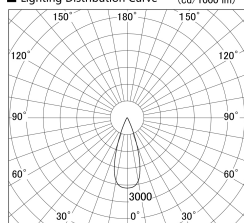

■ Lighting Distribution Curve (cd/1000 lm)