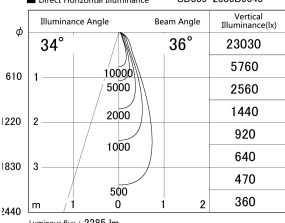

Item no. SD359-2535B9040

Series Name: Lens type Cylinder
Tracklight (SD359)

■ Lighting Distribution Curve (cd/1000 lm)

Installation	Track mount
Type	
Fixture wattage	24.3W
Beam angle	36deg
Color Temp.	4000K
CRI	Ra>90
Luminous	2284 lm
Body	Die-cast aluminum alloy
Body finish	Black
Trim finish	Black
Reflector finish	N/A
IP Rate	IP20
Light source	COB module
Input Voltage	AC220~240V
Dimming Type	Non-Dimmable
Certificate	CE,CCC
Cut Hole	N/A