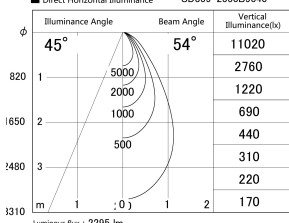

Item no. SD359-2550B9040

Series Name: Lens type Cylinder
Tracklight (SD359)

■ Lighting Distribution Curve (cd/1000 lm)

Installation	Track mount
Type	
Fixture wattage	24.3W
Beam angle	54deg
Color Temp.	4000K
CRI	Ra>90
Luminous	2293 lm
Body	Die-cast aluminum alloy
Body finish	Black
Trim finish	Black
Reflector finish	N/A
IP Rate	IP20
Light source	COB module
Input Voltage	AC220~240V
Dimming Type	Non-Dimmable
Certificate	CE,CCC
Cut Hole	N/A