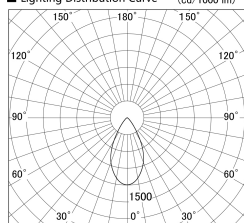

■ Lighting Distribution Curve (cd/1000 lm)