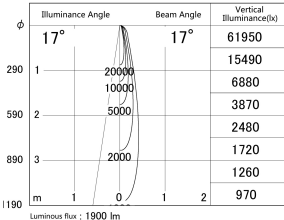

Item no. SD359-2115B9040

Series Name: Lens type Cylinder  
Tracklight (SD359)

■ Lighting Distribution Curve (cd/1000 lm)

■ Direct Horizontal Illuminance SD359-2115B9040

Installation	Track mount
Type	Lens type Cylinder Tracklight (SD359)
Fixture wattage	21W
Beam angle	17deg
Color Temp.	4000K
CRI	Ra>90
Luminous	1900 lm
Body	Die-cast aluminum alloy
Body finish	Black
Trim finish	Black
Reflector finish	N/A
IP Rate	IP20
Light source	COB module
Input Voltage	AC220~240V
Dimming Type	Non-Dimmable
Certificate	CE,CCC
Cut Hole	N/A