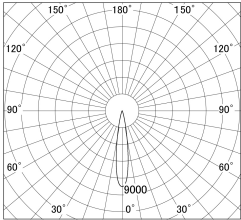

Item no. SD359-2115B9040

Series Name: Lens type Cylinder  
Tracklight (SD359)

■ Lighting Distribution Curve (cd/1000 lm)

■ Direct Horizontal Illuminance SD359-2115B9040

Installation	Track mount
Type	Lens type Cylinder Tracklight (SD359)
Fixture wattage	21W
Beam angle	17deg
Color Temp.	4000K
CRI	Ra>90
Luminous	1900 lm
Body	Die-cast aluminum alloy
Body finish	Black
Trim finish	Black
Reflector finish	N/A
IP Rate	IP20
Light source	COB module
Input Voltage	AC220~240V
Dimming Type	Non-Dimmable
Certificate	CE,CCC
Cut Hole	N/A