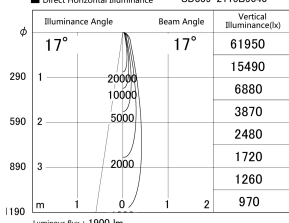

Item no. SD359-2115B9040

Series Name: Lens type Cylinder
Tracklight (SD359)

■ Lighting Distribution Curve (cd/1000 lm)

Installation	Track mount
Type	
Fixture wattage	21W
Beam angle	17deg
Color Temp.	4000K
CRI	Ra>90
Luminous	1900 lm
Body	Die-cast aluminum alloy
Body finish	Black
Trim finish	Black
Reflector finish	N/A
IP Rate	IP20
Light source	COB module
Input Voltage	AC220~240V
Dimming Type	Non-Dimmable
Certificate	CE,CCC
Cut Hole	N/A