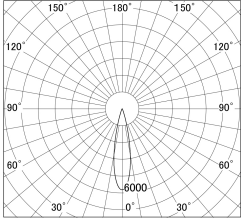

Item no. SD359-2120B9040

Series Name: Lens type Cylinder
Tracklight (SD359)

■ Lighting Distribution Curve (cd/1000 lm)

■ Direct Horizontal Illuminance SD359-2120B9040

Installation	Track mount
Type	Lens type Cylinder Tracklight (SD359)
Fixture wattage	21W
Beam angle	22deg
Color Temp.	4000K
CRI	Ra>90
Luminous	1955 lm
Body	Die-cast aluminum alloy
Body finish	Black
Trim finish	Black
Reflector finish	N/A
IP Rate	IP20
Light source	COB module
Input Voltage	AC220~240V
Dimming Type	Non-Dimmable
Certificate	CE,CCC
Cut Hole	N/A