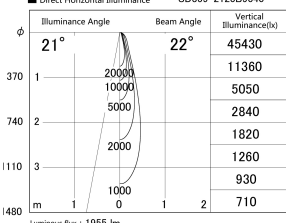

Item no. SD359-2120B9040

Series Name: Lens type Cylinder
Tracklight (SD359)

■ Lighting Distribution Curve (cd/1000 lm)

Installation	Track mount
Type	
Fixture wattage	21W
Beam angle	22deg
Color Temp.	4000K
CRI	Ra>90
Luminous	1955 lm
Body	Die-cast aluminum alloy
Body finish	Black
Trim finish	Black
Reflector finish	N/A
IP Rate	IP20
Light source	COB module
Input Voltage	AC220~240V
Dimming Type	Non-Dimmable
Certificate	CE,CCC
Cut Hole	N/A