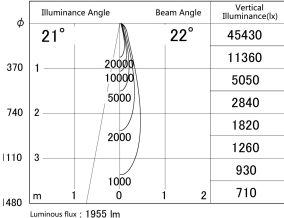

Item no. SD359-2120B9040

Series Name: Lens type Cylinder
Tracklight (SD359)

■ Lighting Distribution Curve (cd/1000 lm)

■ Direct Horizontal Illuminance SD359-2120B9040

Installation	Track mount
Type	Lens type Cylinder Tracklight (SD359)
Fixture wattage	21W
Beam angle	22deg
Color Temp.	4000K
CRI	Ra>90
Luminous	1955 lm
Body	Die-cast aluminum alloy
Body finish	Black
Trim finish	Black
Reflector finish	N/A
IP Rate	IP20
Light source	COB module
Input Voltage	AC220~240V
Dimming Type	Non-Dimmable
Certificate	CE,CCC
Cut Hole	N/A