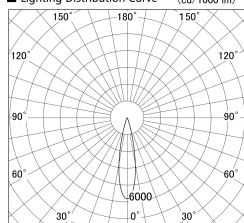

■ Lighting Distribution Curve (cd/1000 lm)