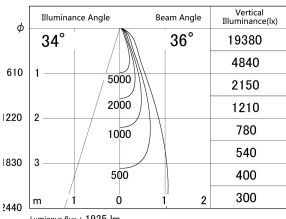

Item no. SD359-2135B9040

Series Name: Lens type Cylinder
Tracklight (SD359)

■ Lighting Distribution Curve (cd/1000 lm)

Installation	Track mount
Type	Lens type Cylinder Tracklight (SD359)
Fixture wattage	21W
Beam angle	36deg
Color Temp.	4000K
CRI	Ra>90
Luminous	1924 lm
Body	Die-cast aluminum alloy
Body finish	Black
Trim finish	Black
Reflector finish	N/A
IP Rate	IP20
Light source	COB module
Input Voltage	AC220~240V
Dimming Type	Non-Dimmable
Certificate	CE,CCC
Cut Hole	N/A