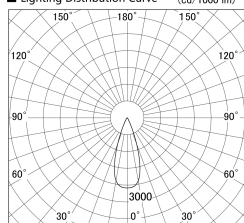

■ Lighting Distribution Curve (cd/1000 lm)