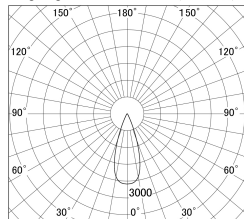

■ Lighting Distribution Curve (cd/1000 lm)