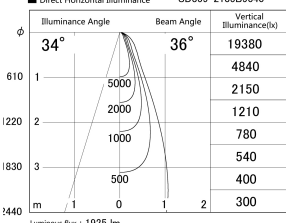

Item no. SD359-2135B9040

Series Name: Lens type Cylinder
Tracklight (SD359)

■ Lighting Distribution Curve (cd/1000 lm)

Installation	Track mount
Type	
Fixture wattage	21W
Beam angle	36deg
Color Temp.	4000K
CRI	Ra>90
Luminous	1924 lm
Body	Die-cast aluminum alloy
Body finish	Black
Trim finish	Black
Reflector finish	N/A
IP Rate	IP20
Light source	COB module
Input Voltage	AC220~240V
Dimming Type	Non-Dimmable
Certificate	CE,CCC
Cut Hole	N/A