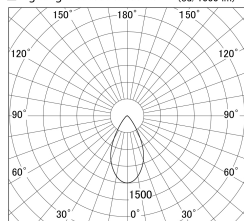

■ Lighting Distribution Curve (cd/1000 lm)