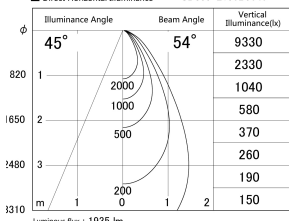

Item no. SD359-2150B9040

Series Name: Lens type Cylinder
Tracklight (SD359)

■ Lighting Distribution Curve (cd/1000 lm)

Installation	Track mount
Type	
Fixture wattage	21W
Beam angle	54deg
Color Temp.	4000K
CRI	Ra>90
Luminous	1937 lm
Body	Die-cast aluminum alloy
Body finish	Black
Trim finish	Black
Reflector finish	N/A
IP Rate	IP20
Light source	COB module
Input Voltage	AC220~240V
Dimming Type	Non-Dimmable
Certificate	CE,CCC
Cut Hole	N/A