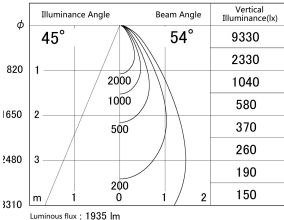

Item no. SD359-2150B9040

Series Name: Lens type Cylinder
Tracklight (SD359)

■ Lighting Distribution Curve (cd/1000 lm)

■ Direct Horizontal Illuminance SD359-2150B9040

Installation	Track mount
Type	Lens type Cylinder Tracklight (SD359)
Fixture wattage	21W
Beam angle	54deg
Color Temp.	4000K
CRI	Ra>90
Luminous	1937 lm
Body	Die-cast aluminum alloy
Body finish	Black
Trim finish	Black
Reflector finish	N/A
IP Rate	IP20
Light source	COB module
Input Voltage	AC220~240V
Dimming Type	Non-Dimmable
Certificate	CE,CCC
Cut Hole	N/A