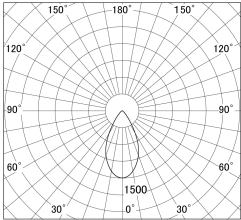

Item no. SD359-2150B9040

Series Name: Lens type Cylinder
Tracklight (SD359)

■ Lighting Distribution Curve (cd/1000 lm)

■ Direct Horizontal Illuminance SD359-2150B9040

Installation	Track mount
Type	Lens type Cylinder Tracklight (SD359)
Fixture wattage	21W
Beam angle	54deg
Color Temp.	4000K
CRI	Ra>90
Luminous	1937 lm
Body	Die-cast aluminum alloy
Body finish	Black
Trim finish	Black
Reflector finish	N/A
IP Rate	IP20
Light source	COB module
Input Voltage	AC220~240V
Dimming Type	Non-Dimmable
Certificate	CE,CCC
Cut Hole	N/A