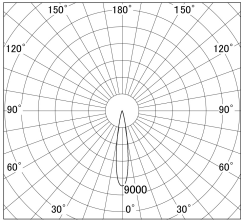

Item no. SD359-1415B9040

Series Name: Lens type Cylinder
Tracklight (SD359)

■ Lighting Distribution Curve (cd/1000 lm)

■ Direct Horizontal Illuminance SD359-1415B9040

Installation	Track mount
Type	Lens type Cylinder Tracklight (SD359)
Fixture wattage	14W
Beam angle	17deg
Color Temp.	4000K
CRI	Ra>90
Luminous	1365 lm
Body	Die-cast aluminum alloy
Body finish	Black
Trim finish	Black
Reflector finish	N/A
IP Rate	IP20
Light source	COB module
Input Voltage	AC220~240V
Dimming Type	Non-Dimmable
Certificate	CE,CCC
Cut Hole	N/A