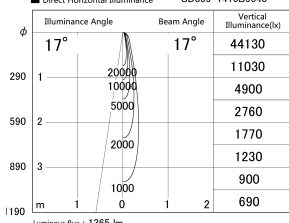

Item no. SD359-1415B9040

Series Name: Lens type Cylinder
Tracklight (SD359)

■ Lighting Distribution Curve (cd/1000 lm)

Installation	Track mount
Type	
Fixture wattage	14W
Beam angle	17deg
Color Temp.	4000K
CRI	Ra>90
Luminous	1365 lm
Body	Die-cast aluminum alloy
Body finish	Black
Trim finish	Black
Reflector finish	N/A
IP Rate	IP20
Light source	COB module
Input Voltage	AC220~240V
Dimming Type	Non-Dimmable
Certificate	CE,CCC
Cut Hole	N/A