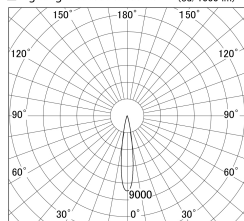

■ Lighting Distribution Curve (cd/1000 lm)