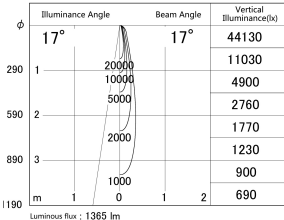

Item no. SD359-1415B9040

Series Name: Lens type Cylinder
Tracklight (SD359)

■ Lighting Distribution Curve (cd/1000 lm)

■ Direct Horizontal Illuminance SD359-1415B9040

Installation	Track mount
Type	Lens type Cylinder Tracklight (SD359)
Fixture wattage	14W
Beam angle	17deg
Color Temp.	4000K
CRI	Ra>90
Luminous	1365 lm
Body	Die-cast aluminum alloy
Body finish	Black
Trim finish	Black
Reflector finish	N/A
IP Rate	IP20
Light source	COB module
Input Voltage	AC220~240V
Dimming Type	Non-Dimmable
Certificate	CE,CCC
Cut Hole	N/A