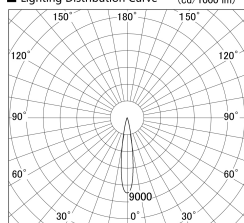

■ Lighting Distribution Curve (cd/1000 lm)