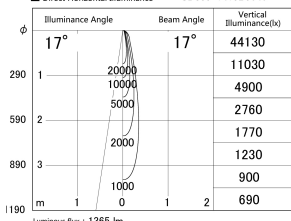

Item no. SD359-1415B9040

Series Name: Lens type Cylinder
Tracklight (SD359)

■ Lighting Distribution Curve (cd/1000 lm)

Installation	Track mount
Type	Lens type Cylinder Tracklight (SD359)
Fixture wattage	14W
Beam angle	17deg
Color Temp.	4000K
CRI	Ra>90
Luminous	1365 lm
Body	Die-cast aluminum alloy
Body finish	Black
Trim finish	Black
Reflector finish	N/A
IP Rate	IP20
Light source	COB module
Input Voltage	AC220~240V
Dimming Type	Non-Dimmable
Certificate	CE,CCC
Cut Hole	N/A