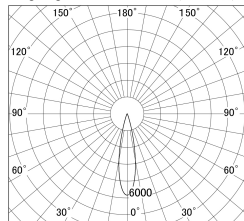

■ Lighting Distribution Curve (cd/1000 lm)