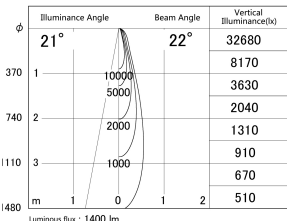

Item no. SD359-1420B9040

Series Name: Lens type Cylinder
Tracklight (SD359)

■ Lighting Distribution Curve (cd/1000 lm)

Installation	Track mount
Type	Lens type Cylinder Tracklight (SD359)
Fixture wattage	14W
Beam angle	22deg
Color Temp.	4000K
CRI	Ra>90
Luminous	1401 lm
Body	Die-cast aluminum alloy
Body finish	Black
Trim finish	Black
Reflector finish	N/A
IP Rate	IP20
Light source	COB module
Input Voltage	AC220~240V
Dimming Type	Non-Dimmable
Certificate	CE,CCC
Cut Hole	N/A