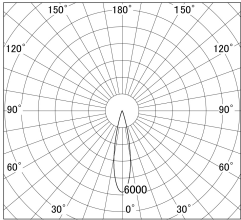

Item no. SD359-1420B9040

Series Name: Lens type Cylinder  
Tracklight (SD359)

■ Lighting Distribution Curve (cd/1000 lm)

■ Direct Horizontal Illuminance SD359-1420B9040

Installation	Track mount
Type	
Fixture wattage	14W
Beam angle	22deg
Color Temp.	4000K
CRI	Ra>90
Luminous	1401 lm
Body	Die-cast aluminum alloy
Body finish	Black
Trim finish	Black
Reflector finish	N/A
IP Rate	IP20
Light source	COB module
Input Voltage	AC220~240V
Dimming Type	Non-Dimmable
Certificate	CE,CCC
Cut Hole	N/A