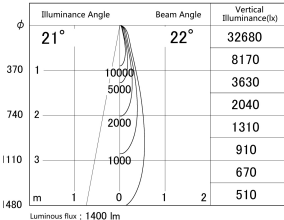

Item no. SD359-1420B9040

Series Name: Lens type Cylinder  
Tracklight (SD359)

■ Lighting Distribution Curve (cd/1000 lm)

■ Direct Horizontal Illuminance SD359-1420B9040

Installation	Track mount
Type	
Fixture wattage	14W
Beam angle	22deg
Color Temp.	4000K
CRI	Ra>90
Luminous	1401 lm
Body	Die-cast aluminum alloy
Body finish	Black
Trim finish	Black
Reflector finish	N/A
IP Rate	IP20
Light source	COB module
Input Voltage	AC220~240V
Dimming Type	Non-Dimmable
Certificate	CE,CCC
Cut Hole	N/A