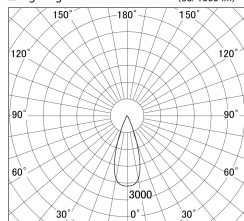

■ Lighting Distribution Curve (cd/1000 lm)