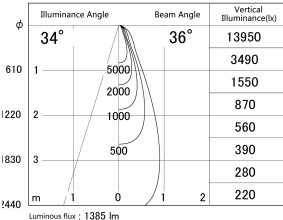

Item no. SD359-1435B9040

Series Name: Lens type Cylinder
Tracklight (SD359)

■ Lighting Distribution Curve (cd/1000 lm)

■ Direct Horizontal Illuminance SD359-1435B9040

Installation	Track mount
Type	Lens type Cylinder Tracklight (SD359)
Fixture wattage	14W
Beam angle	36deg
Color Temp.	4000K
CRI	Ra>90
Luminous	1383 lm
Body	Die-cast aluminum alloy
Body finish	Black
Trim finish	Black
Reflector finish	N/A
IP Rate	IP20
Light source	COB module
Input Voltage	AC220~240V
Dimming Type	Non-Dimmable
Certificate	CE,CCC
Cut Hole	N/A