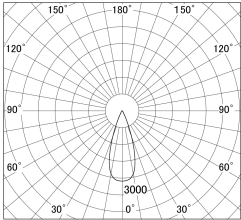

Item no. SD359-1435B9040

Series Name: Lens type Cylinder
Tracklight (SD359)

■ Lighting Distribution Curve (cd/1000 lm)

■ Direct Horizontal Illuminance SD359-1435B9040

Installation	Track mount
Type	Lens type Cylinder Tracklight (SD359)
Fixture wattage	14W
Beam angle	36deg
Color Temp.	4000K
CRI	Ra>90
Luminous	1383 lm
Body	Die-cast aluminum alloy
Body finish	Black
Trim finish	Black
Reflector finish	N/A
IP Rate	IP20
Light source	COB module
Input Voltage	AC220~240V
Dimming Type	Non-Dimmable
Certificate	CE,CCC
Cut Hole	N/A