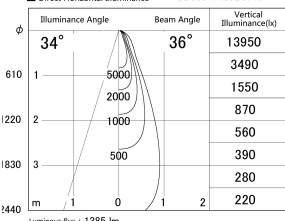

Item no. SD359-1435B9040

Series Name: Lens type Cylinder
Tracklight (SD359)

■ Lighting Distribution Curve (cd/1000 lm)

Installation	Track mount
Type	
Fixture wattage	14W
Beam angle	36deg
Color Temp.	4000K
CRI	Ra>90
Luminous	1383 lm
Body	Die-cast aluminum alloy
Body finish	Black
Trim finish	Black
Reflector finish	N/A
IP Rate	IP20
Light source	COB module
Input Voltage	AC220~240V
Dimming Type	Non-Dimmable
Certificate	CE,CCC
Cut Hole	N/A