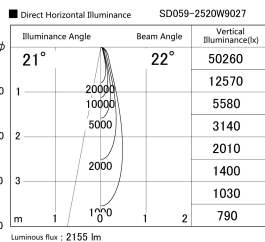

Item no. SD059-2520W9027

Series Name:  $\Phi$ 150 Spark (Deep Cone)

Installation	Track mount
Type	$\Phi$ 150 Spark (Deep Cone)
Fixture wattage	24.3W
Beam angle	22
Color Temp.	2700K
CRI	Ra>90
Luminous	2156 lm
Body	Die-cast aluminum alloy
Body finish	White
Trim finish	White
Reflector finish	N/A
IP Rate	IP20
Light source	COB module
Input Voltage	AC220~240V
Dimming Type	Non-Dimmable
Certificate	CE,CCC
Cut Hole	N/A