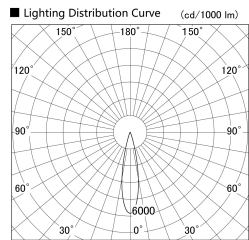

Item no. SD059-2520W9027

Series Name:  $\Phi$ 150 Spark (Deep Cone)

Installation	Track mount
Type	$\Phi$ 150 Spark (Deep Cone)
Fixture wattage	24.3W
Beam angle	22
Color Temp.	2700K
CRI	Ra>90
Luminous	2156 lm
Body	Die-cast aluminum alloy
Body finish	White
Trim finish	White
Reflector finish	N/A
IP Rate	IP20
Light source	COB module
Input Voltage	AC220~240V
Dimming Type	Non-Dimmable
Certificate	CE,CCC
Cut Hole	N/A