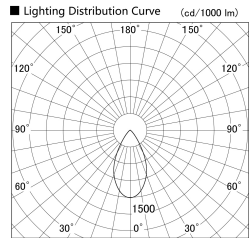

Item no. SD059-1450W9035

Series Name: Φ 150 Spark (Deep Cone)

Installation	Track mount
Type	Φ 150 Spark (Deep Cone)
Fixture wattage	14W
Beam angle	54
Color Temp.	3500K
CRI	Ra>90
Luminous	1377 lm
Body	Die-cast aluminum alloy
Body finish	White
Trim finish	White
Reflector finish	N/A
IP Rate	IP20
Light source	COB module
Input Voltage	AC220~240V
Dimming Type	Non-Dimmable
Certificate	CE,CCC
Cut Hole	N/A