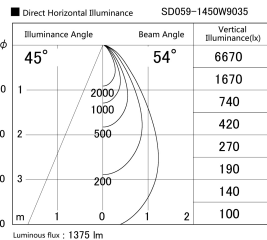

Item no. SD059-1450W9035

Series Name: Φ 150 Spark (Deep Cone)

Installation	Track mount
Type	Φ 150 Spark (Deep Cone)
Fixture wattage	14W
Beam angle	54
Color Temp.	3500K
CRI	Ra>90
Luminous	1377 lm
Body	Die-cast aluminum alloy
Body finish	White
Trim finish	White
Reflector finish	N/A
IP Rate	IP20
Light source	COB module
Input Voltage	AC220~240V
Dimming Type	Non-Dimmable
Certificate	CE,CCC
Cut Hole	N/A