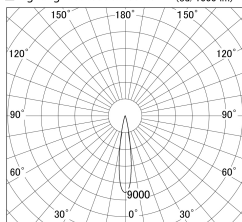

Item no. SD359-2515W9027-IK

Series Name: Lens type Cylinder
Tracklight (In Tack) (SD359-IK)

■ Lighting Distribution Curve (cd/1000 lm)

■ Direct Horizontal Illuminance SD359-2515W9027-IK

Installation	Track mount		
Type	Lens type	Cylinder	
	Tracklight (SD359-IK)	(In Tack)	
Fixture wattage	24.3W		
Beam angle	17		
Color Temp.	2700K		
CRI	Ra>90		
Luminous	2095 lm		
Body	Die-cast aluminum alloy		
Body finish	White		
Trim finish	White		
Reflector finish	N/A		
IP Rate	IP20		
Light source	COB module		
Input Voltage	AC220~240V		
Dimming Type	Non-Dimmable		
Certificate	CE,CCC		
Cut Hole	N/A		