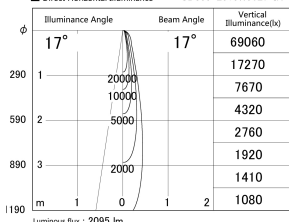

Item no. SD359-2515W9027-IK

Series Name: Lens type Cylinder
Tracklight (In Tack) (SD359-IK)

■ Lighting Distribution Curve (cd/1000 lm)

■ Direct Horizontal Illuminance SD359-2515W9027-IK

Installation	Track mount		
Type	Lens type	Cylinder	
	Tracklight (SD359-IK)	(In Tack)	
Fixture wattage	24.3W		
Beam angle	17		
Color Temp.	2700K		
CRI	Ra>90		
Luminous	2095 lm		
Body	Die-cast aluminum alloy		
Body finish	White		
Trim finish	White		
Reflector finish	N/A		
IP Rate	IP20		
Light source	COB module		
Input Voltage	AC220~240V		
Dimming Type	Non-Dimmable		
Certificate	CE,CCC		
Cut Hole	N/A		