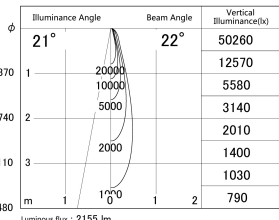

Item no. SD359-2520W9027-IK

Series Name: Lens type Cylinder  
Tracklight (In Tack) (SD359-IK)

■ Lighting Distribution Curve (cd/1000 lm)

■ Direct Horizontal Illuminance SD359-2520W9027-IK

Installation	Track mount
Type	Lens type Cylinder Tracklight (In Tack) (SD359-IK)
Fixture wattage	24.3W
Beam angle	22
Color Temp.	2700K
CRI	Ra>90
Luminous	2156 lm
Body	Die-cast aluminum alloy
Body finish	White
Trim finish	White
Reflector finish	N/A
IP Rate	IP20
Light source	COB module
Input Voltage	AC220~240V
Dimming Type	Non-Dimmable
Certificate	CE,CCC
Cut Hole	N/A