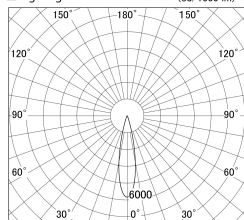

■ Lighting Distribution Curve (cd/1000 lm)