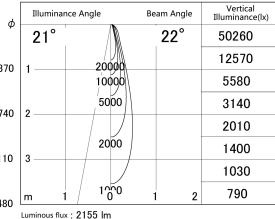

Item no. SD359-2520W9027-IK

Series Name: Lens type Cylinder  
Tracklight (In Tack) (SD359-IK)

■ Lighting Distribution Curve (cd/1000 lm)

■ Direct Horizontal Illuminance SD359-2520W9027-IK

Installation	Track mount
Type	Lens type Cylinder Tracklight (In Tack) (SD359-IK)
Fixture wattage	24.3W
Beam angle	22
Color Temp.	2700K
CRI	Ra>90
Luminous	2156 lm
Body	Die-cast aluminum alloy
Body finish	White
Trim finish	White
Reflector finish	N/A
IP Rate	IP20
Light source	COB module
Input Voltage	AC220~240V
Dimming Type	Non-Dimmable
Certificate	CE,CCC
Cut Hole	N/A