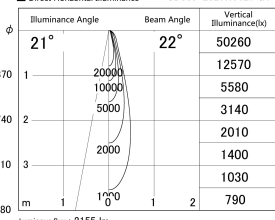

Item no. SD359-2520W9027-IK

Series Name: Lens type Cylinder
Tracklight (In Tack) (SD359-IK)

■ Lighting Distribution Curve (cd/1000 lm)

Installation	Track mount
Type	
Fixture wattage	24.3W
Beam angle	22
Color Temp.	2700K
CRI	Ra>90
Luminous	2156 lm
Body	Die-cast aluminum alloy
Body finish	White
Trim finish	White
Reflector finish	N/A
IP Rate	IP20
Light source	COB module
Input Voltage	AC220~240V
Dimming Type	Non-Dimmable
Certificate	CE,CCC
Cut Hole	N/A