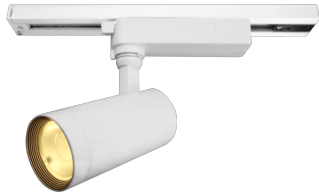

Item no. SD359-2520W9027-IK

Series Name: Lens type Cylinder  
Tracklight (In Tack) (SD359-IK)

■ Lighting Distribution Curve (cd/1000 lm)

■ Direct Horizontal Illuminance SD359-2520W9027-IK

Installation	Track mount
Type	Lens type Cylinder Tracklight (In Tack) (SD359-IK)
Fixture wattage	24.3W
Beam angle	22
Color Temp.	2700K
CRI	Ra>90
Luminous	2156 lm
Body	Die-cast aluminum alloy
Body finish	White
Trim finish	White
Reflector finish	N/A
IP Rate	IP20
Light source	COB module
Input Voltage	AC220~240V
Dimming Type	Non-Dimmable
Certificate	CE,CCC
Cut Hole	N/A