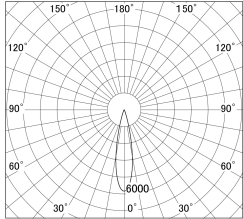

Item no. SD359-2520W9027-IK

Series Name: Lens type Cylinder  
Tracklight (In Tack) (SD359-IK)

■ Lighting Distribution Curve (cd/1000 lm)

■ Direct Horizontal Illuminance SD359-2520W9027-IK

Installation	Track mount
Type	Lens type Cylinder Tracklight (In Tack) (SD359-IK)
Fixture wattage	24.3W
Beam angle	22
Color Temp.	2700K
CRI	Ra>90
Luminous	2156 lm
Body	Die-cast aluminum alloy
Body finish	White
Trim finish	White
Reflector finish	N/A
IP Rate	IP20
Light source	COB module
Input Voltage	AC220~240V
Dimming Type	Non-Dimmable
Certificate	CE,CCC
Cut Hole	N/A