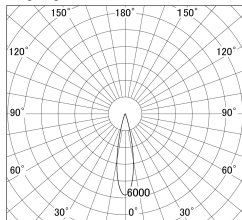

Item no. SD359-2520W9027-IK

Series Name: Lens type Cylinder  
Tracklight (In Tack) (SD359-IK)

■ Lighting Distribution Curve (cd/1000 lm)

■ Direct Horizontal Illuminance SD359-2520W9027-IK

Installation	Track mount
Type	Lens type Cylinder Tracklight (In Tack) (SD359-IK)
Fixture wattage	24.3W
Beam angle	22
Color Temp.	2700K
CRI	Ra>90
Luminous	2156 lm
Body	Die-cast aluminum alloy
Body finish	White
Trim finish	White
Reflector finish	N/A
IP Rate	IP20
Light source	COB module
Input Voltage	AC220~240V
Dimming Type	Non-Dimmable
Certificate	CE,CCC
Cut Hole	N/A