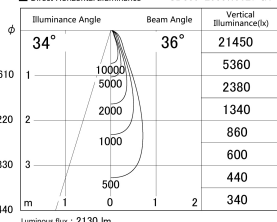

Item no. SD359-2535W9027-IK

Series Name: Lens type Cylinder
Tracklight (In Tack) (SD359-IK)

■ Lighting Distribution Curve (cd/1000 lm)

■ Direct Horizontal Illuminance SD359-2535W9027-IK

Installation	Track mount
Type	Lens type Cylinder Tracklight (In Tack) (SD359-IK)
Fixture wattage	24.3W
Beam angle	36
Color Temp.	2700K
CRI	Ra>90
Luminous	2128 lm
Body	Die-cast aluminum alloy
Body finish	White
Trim finish	White
Reflector finish	N/A
IP Rate	IP20
Light source	COB module
Input Voltage	AC220~240V
Dimming Type	Non-Dimmable
Certificate	CE,CCC
Cut Hole	N/A