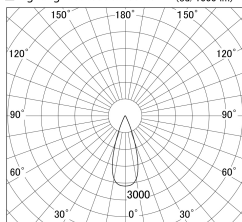

Item no. SD359-2535W9027-IK

Series Name: Lens type Cylinder
Tracklight (In Tack) (SD359-IK)

■ Lighting Distribution Curve (cd/1000 lm)

■ Direct Horizontal Illuminance SD359-2535W9027-IK

Installation	Track mount
Type	
Fixture wattage	24.3W
Beam angle	36
Color Temp.	2700K
CRI	Ra>90
Luminous	2128 lm
Body	Die-cast aluminum alloy
Body finish	White
Trim finish	White
Reflector finish	N/A
IP Rate	IP20
Light source	COB module
Input Voltage	AC220~240V
Dimming Type	Non-Dimmable
Certificate	CE,CCC
Cut Hole	N/A