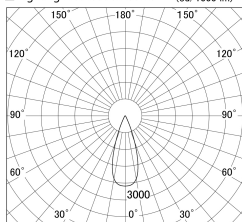

Item no. SD359-2535W9027-IK

Series Name: Lens type Cylinder
Tracklight (In Tack) (SD359-IK)

■ Lighting Distribution Curve (cd/1000 lm)

■ Direct Horizontal Illuminance SD359-2535W9027-IK

Installation	Track mount
Type	Lens type Cylinder Tracklight (In Tack) (SD359-IK)
Fixture wattage	24.3W
Beam angle	36
Color Temp.	2700K
CRI	Ra>90
Luminous	2128 lm
Body	Die-cast aluminum alloy
Body finish	White
Trim finish	White
Reflector finish	N/A
IP Rate	IP20
Light source	COB module
Input Voltage	AC220~240V
Dimming Type	Non-Dimmable
Certificate	CE,CCC
Cut Hole	N/A