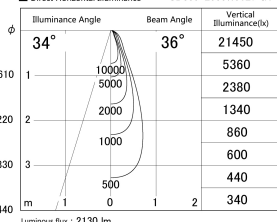

Item no. SD359-2535W9027-IK

Series Name: Lens type Cylinder
Tracklight (In Tack) (SD359-IK)

■ Lighting Distribution Curve (cd/1000 lm)

■ Direct Horizontal Illuminance SD359-2535W9027-IK

Installation	Track mount
Type	
Fixture wattage	24.3W
Beam angle	36
Color Temp.	2700K
CRI	Ra>90
Luminous	2128 lm
Body	Die-cast aluminum alloy
Body finish	White
Trim finish	White
Reflector finish	N/A
IP Rate	IP20
Light source	COB module
Input Voltage	AC220~240V
Dimming Type	Non-Dimmable
Certificate	CE,CCC
Cut Hole	N/A