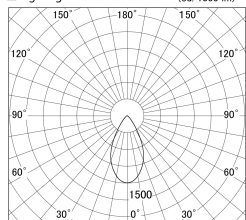

Item no. SD359-2550W9027-IK

Series Name: Lens type Cylinder  
Tracklight (In Tack) (SD359-IK)

■ Lighting Distribution Curve (cd/1000 lm)

■ Direct Horizontal Illuminance SD359-2550W9027-IK

Installation	Track mount
Type	Lens type Cylinder Tracklight (In Tack) (SD359-IK)
Fixture wattage	24.3W
Beam angle	54
Color Temp.	2700K
CRI	Ra>90
Luminous	2137 lm
Body	Die-cast aluminum alloy
Body finish	White
Trim finish	White
Reflector finish	N/A
IP Rate	IP20
Light source	COB module
Input Voltage	AC220~240V
Dimming Type	Non-Dimmable
Certificate	CE,CCC
Cut Hole	N/A