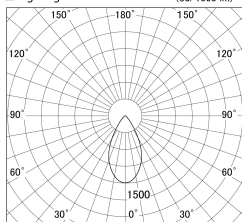

Item no. SD359-2550W9027-IK

Series Name: Lens type Cylinder  
Tracklight (In Tack) (SD359-IK)

■ Lighting Distribution Curve (cd/1000 lm)

■ Direct Horizontal Illuminance SD359-2550W9027-IK

|                  |  |
|------------------|--|
| Installation     | Track mount  |
| Type             | Lens type Cylinder<br>Tracklight (In Tack)<br>(SD359-IK) |
| Fixture wattage  | 24.3W  |
| Beam angle       | 54   |
| Color Temp.      | 2700K  |
| CRI              | Ra>90  |
| Luminous         | 2137 lm  |
| Body             | Die-cast aluminum alloy                                  |
| Body finish      | White  |
| Trim finish      | White  |
| Reflector finish | N/A  |
| IP Rate          | IP20   |
| Light source     | COB module   |
| Input Voltage    | AC220~240V   |
| Dimming Type     | Non-Dimmable   |
| Certificate      | CE,CCC   |
| Cut Hole         | N/A  |