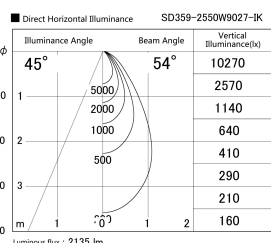

Item no. SD359-2550W9027-IK

Series Name: Lens type Cylinder
Tracklight (In Tack) (SD359-IK)

Installation	Track mount
Type	
Fixture wattage	24.3W
Beam angle	54
Color Temp.	2700K
CRI	Ra>90
Luminous	2137 lm
Body	Die-cast aluminum alloy
Body finish	White
Trim finish	White
Reflector finish	N/A
IP Rate	IP20
Light source	COB module
Input Voltage	AC220~240V
Dimming Type	Non-Dimmable
Certificate	CE,CCC
Cut Hole	N/A