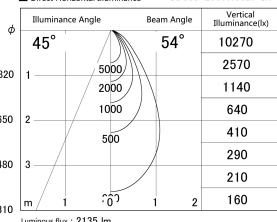

Item no. SD359-2550W9027-IK

Series Name: Lens type Cylinder  
Tracklight (In Tack) (SD359-IK)

■ Lighting Distribution Curve (cd/1000 lm)

■ Direct Horizontal Illuminance SD359-2550W9027-IK

Installation	Track mount
Type	Lens type Cylinder Tracklight (In Tack) (SD359-IK)
Fixture wattage	24.3W
Beam angle	54
Color Temp.	2700K
CRI	Ra>90
Luminous	2137 lm
Body	Die-cast aluminum alloy
Body finish	White
Trim finish	White
Reflector finish	N/A
IP Rate	IP20
Light source	COB module
Input Voltage	AC220~240V
Dimming Type	Non-Dimmable
Certificate	CE,CCC
Cut Hole	N/A