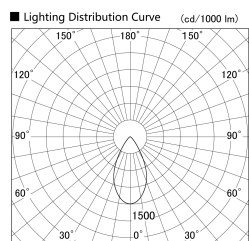

Item no. SD359-2550W9027-IK

Series Name: Lens type Cylinder
Tracklight (In Tack) (SD359-IK)

Installation	Track mount
Type	
Fixture wattage	24.3W
Beam angle	54
Color Temp.	2700K
CRI	Ra>90
Luminous	2137 lm
Body	Die-cast aluminum alloy
Body finish	White
Trim finish	White
Reflector finish	N/A
IP Rate	IP20
Light source	COB module
Input Voltage	AC220~240V
Dimming Type	Non-Dimmable
Certificate	CE,CCC
Cut Hole	N/A