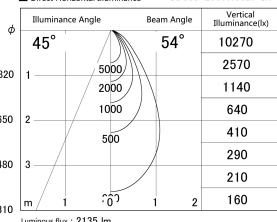

Item no. SD359-2550W9027-IK

Series Name: Lens type Cylinder  
Tracklight (In Tack) (SD359-IK)

■ Lighting Distribution Curve (cd/1000 lm)

■ Direct Horizontal Illuminance SD359-2550W9027-IK

|                  |  |
|------------------|--|
| Installation     | Track mount  |
| Type             | Lens type Cylinder<br>Tracklight (In Tack)<br>(SD359-IK) |
| Fixture wattage  | 24.3W  |
| Beam angle       | 54   |
| Color Temp.      | 2700K  |
| CRI              | Ra>90  |
| Luminous         | 2137 lm  |
| Body             | Die-cast aluminum alloy                                  |
| Body finish      | White  |
| Trim finish      | White  |
| Reflector finish | N/A  |
| IP Rate          | IP20   |
| Light source     | COB module   |
| Input Voltage    | AC220~240V   |
| Dimming Type     | Non-Dimmable   |
| Certificate      | CE,CCC   |
| Cut Hole         | N/A  |