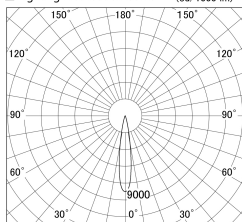

Item no. SD359-2115W9027-IK

Series Name: Lens type Cylinder  
Tracklight (In Tack) (SD359-IK)

■ Lighting Distribution Curve (cd/1000 lm)

■ Direct Horizontal Illuminance SD359-2115W9027-IK

Installation	Track mount
Type	Lens type Cylinder Tracklight (In Tack) (SD359-IK)
Fixture wattage	21W
Beam angle	17
Color Temp.	2700K
CRI	Ra>90
Luminous	1771 lm
Body	Die-cast aluminum alloy
Body finish	White
Trim finish	White
Reflector finish	N/A
IP Rate	IP20
Light source	COB module
Input Voltage	AC220~240V
Dimming Type	Non-Dimmable
Certificate	CE,CCC
Cut Hole	N/A