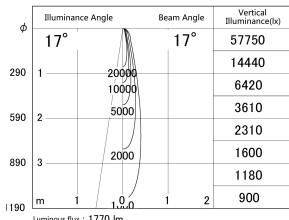

Item no. SD359-2115W9027-IK

Series Name: Lens type Cylinder
Tracklight (In Tack) (SD359-IK)

■ Lighting Distribution Curve (cd/1000 lm)

■ Direct Horizontal Illuminance SD359-2115W9027-IK

Installation	Track mount
Type	
Fixture wattage	21W
Beam angle	17
Color Temp.	2700K
CRI	Ra>90
Luminous	1771 lm
Body	Die-cast aluminum alloy
Body finish	White
Trim finish	White
Reflector finish	N/A
IP Rate	IP20
Light source	COB module
Input Voltage	AC220~240V
Dimming Type	Non-Dimmable
Certificate	CE,CCC
Cut Hole	N/A