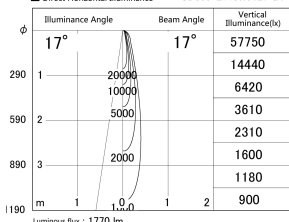

Item no. SD359-2115W9027-IK

Series Name: Lens type Cylinder  
Tracklight (In Tack) (SD359-IK)

■ Lighting Distribution Curve (cd/1000 lm)

■ Direct Horizontal Illuminance SD359-2115W9027-IK

Installation	Track mount
Type	Lens type Cylinder Tracklight (In Tack) (SD359-IK)
Fixture wattage	21W
Beam angle	17
Color Temp.	2700K
CRI	Ra>90
Luminous	1771 lm
Body	Die-cast aluminum alloy
Body finish	White
Trim finish	White
Reflector finish	N/A
IP Rate	IP20
Light source	COB module
Input Voltage	AC220~240V
Dimming Type	Non-Dimmable
Certificate	CE,CCC
Cut Hole	N/A