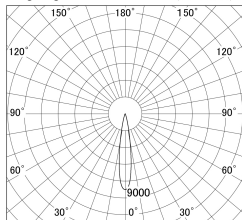

Item no. SD359-2115W9027-IK

Series Name: Lens type Cylinder
Tracklight (In Tack) (SD359-IK)

■ Lighting Distribution Curve (cd/1000 lm)

■ Direct Horizontal Illuminance SD359-2115W9027-IK

Installation	Track mount
Type	
Fixture wattage	21W
Beam angle	17
Color Temp.	2700K
CRI	Ra>90
Luminous	1771 lm
Body	Die-cast aluminum alloy
Body finish	White
Trim finish	White
Reflector finish	N/A
IP Rate	IP20
Light source	COB module
Input Voltage	AC220~240V
Dimming Type	Non-Dimmable
Certificate	CE,CCC
Cut Hole	N/A