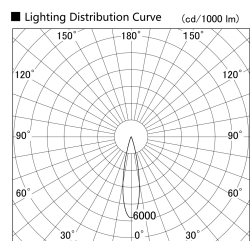

Item no. SD359-2120W9027-IK

Series Name: Lens type Cylinder  
Tracklight (In Tack) (SD359-IK)

Installation	Track mount
Type	Lens type Cylinder Tracklight (In Tack) (SD359-IK)
Fixture wattage	21W
Beam angle	22
Color Temp.	2700K
CRI	Ra>90
Luminous	1822 lm
Body	Die-cast aluminum alloy
Body finish	White
Trim finish	White
Reflector finish	N/A
IP Rate	IP20
Light source	COB module
Input Voltage	AC220~240V
Dimming Type	Non-Dimmable
Certificate	CE,CCC
Cut Hole	N/A