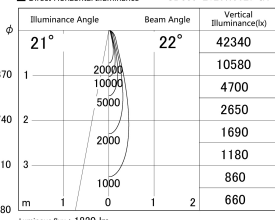

Item no. SD359-2120W9027-IK

Series Name: Lens type Cylinder  
Tracklight (In Tack) (SD359-IK)

■ Lighting Distribution Curve (cd/1000 lm)

■ Direct Horizontal Illuminance SD359-2120W9027-IK

Installation	Track mount
Type	
Fixture wattage	21W
Beam angle	22
Color Temp.	2700K
CRI	Ra>90
Luminous	1822 lm
Body	Die-cast aluminum alloy
Body finish	White
Trim finish	White
Reflector finish	N/A
IP Rate	IP20
Light source	COB module
Input Voltage	AC220~240V
Dimming Type	Non-Dimmable
Certificate	CE,CCC
Cut Hole	N/A