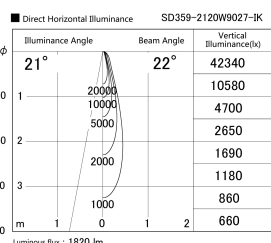

Item no. SD359-2120W9027-IK

Series Name: Lens type Cylinder  
Tracklight (In Tack) (SD359-IK)

Installation	Track mount
Type	Lens type Cylinder Tracklight (In Tack) (SD359-IK)
Fixture wattage	21W
Beam angle	22
Color Temp.	2700K
CRI	Ra>90
Luminous	1822 lm
Body	Die-cast aluminum alloy
Body finish	White
Trim finish	White
Reflector finish	N/A
IP Rate	IP20
Light source	COB module
Input Voltage	AC220~240V
Dimming Type	Non-Dimmable
Certificate	CE,CCC
Cut Hole	N/A