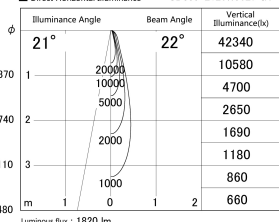

Item no. SD359-2120W9027-IK

Series Name: Lens type Cylinder
Tracklight (In Tack) (SD359-IK)

■ Lighting Distribution Curve (cd/1000 lm)

■ Direct Horizontal Illuminance SD359-2120W9027-IK

Installation	Track mount
Type	Lens type Cylinder Tracklight (In Tack) (SD359-IK)
Fixture wattage	21W
Beam angle	22
Color Temp.	2700K
CRI	Ra>90
Luminous	1822 lm
Body	Die-cast aluminum alloy
Body finish	White
Trim finish	White
Reflector finish	N/A
IP Rate	IP20
Light source	COB module
Input Voltage	AC220~240V
Dimming Type	Non-Dimmable
Certificate	CE,CCC
Cut Hole	N/A