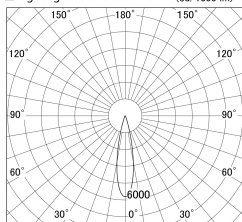

Item no. SD359-2120W9027-IK

Series Name: Lens type Cylinder
Tracklight (In Tack) (SD359-IK)

■ Lighting Distribution Curve (cd/1000 lm)

■ Direct Horizontal Illuminance SD359-2120W9027-IK

Installation	Track mount
Type	Lens type Cylinder Tracklight (In Tack) (SD359-IK)
Fixture wattage	21W
Beam angle	22
Color Temp.	2700K
CRI	Ra>90
Luminous	1822 lm
Body	Die-cast aluminum alloy
Body finish	White
Trim finish	White
Reflector finish	N/A
IP Rate	IP20
Light source	COB module
Input Voltage	AC220~240V
Dimming Type	Non-Dimmable
Certificate	CE,CCC
Cut Hole	N/A