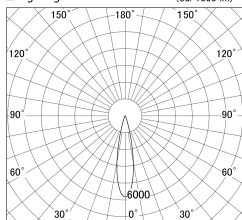

Item no. SD359-2120W9027-IK

Series Name: Lens type Cylinder  
Tracklight (In Tack) (SD359-IK)

■ Lighting Distribution Curve (cd/1000 lm)

■ Direct Horizontal Illuminance SD359-2120W9027-IK

Installation	Track mount
Type	
Fixture wattage	21W
Beam angle	22
Color Temp.	2700K
CRI	Ra>90
Luminous	1822 lm
Body	Die-cast aluminum alloy
Body finish	White
Trim finish	White
Reflector finish	N/A
IP Rate	IP20
Light source	COB module
Input Voltage	AC220~240V
Dimming Type	Non-Dimmable
Certificate	CE,CCC
Cut Hole	N/A